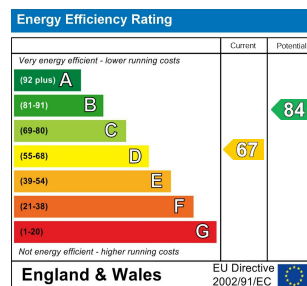

4 Bed
House - Terraced
located in

£2,600 Per month

DIRECTIONS

CONTACT

62 Church Road
Hove
East Sussex
BN3 2FP

E: lettings@taylormichael.agency
T:
<https://taylormichael.agency/>

TAYLOR
MICHAEL
STUDENTS