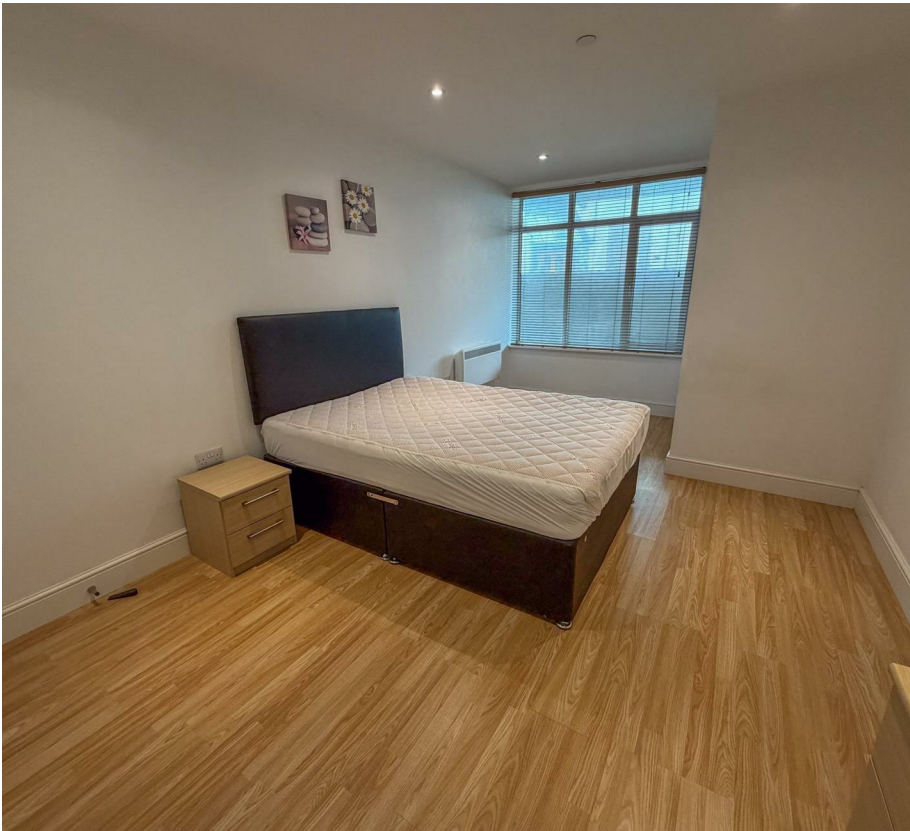

a: 51 Victoria Street, DOUGLAS, Isle of Man, IM1 2LD

Apartment 57, The Courtyard Malew

Street, Southdown, Isle Of Man

PROPERTY DETAILS FOR

Apartment 57, The Courtyard Malew

Street, Southdown, Isle of Man

THE DESCRIPTION

THE PROPERTY

PROPERTY DETAILS FOR

Apartment 57, The Courtyard Malew

Street, Southdown, Isle Of Man

PROPERTY DETAILS FOR

Apartment 57, The Courtyard Malew

Street, Courtyard, Isle of Man

FLOOR PLAN