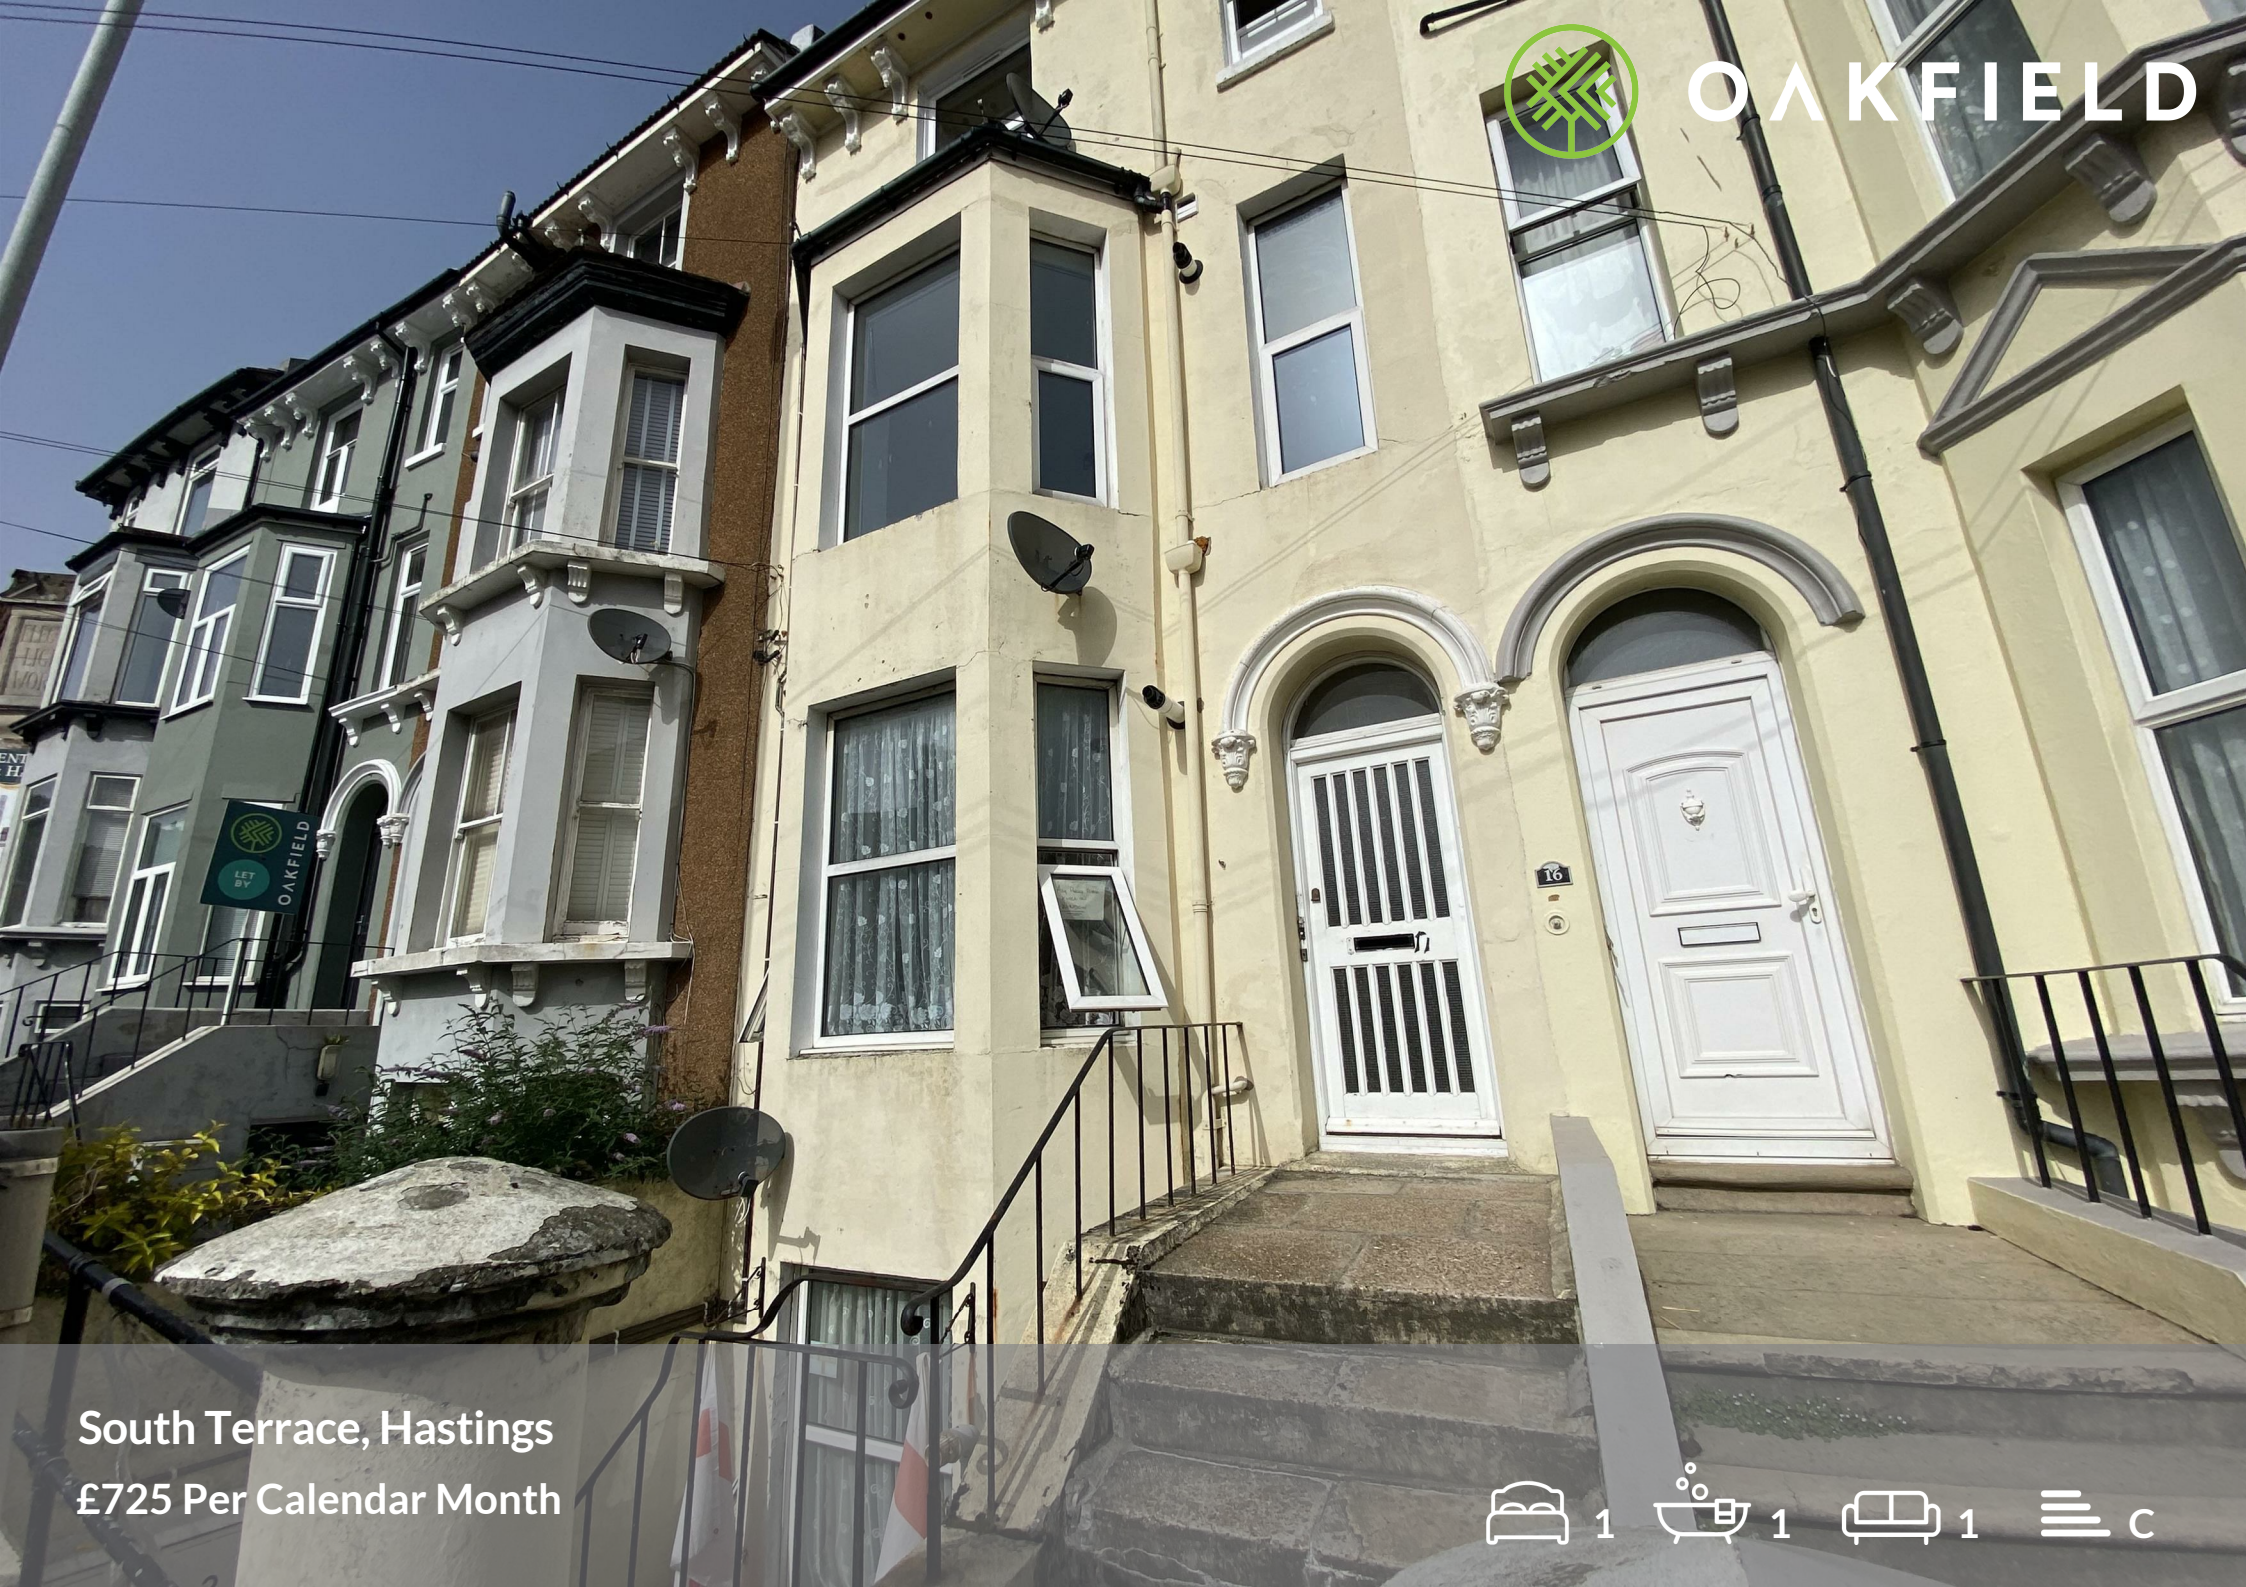

OAKFIELD

South Terrace, Hastings
£725 Per Calendar Month

 1  1  1  c

South Terrace, Hastings

This modern first floor flat is ideally located in the Town Centre of Hastings and is within walking distance of the bus station, train station, all amenities and the seafront.

The property comprises a modern fitted kitchen with matching wall and base units, a living room with street facing window and storage cupboard, and a bedroom to the rear with an en-suite shower room.

The property has gas central heating and double glazing.