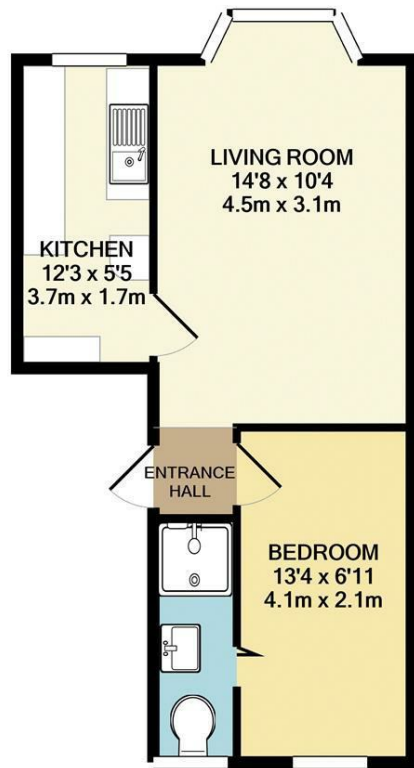

The property comprises a modern fitted kitchen with matching wall and base units, a living room with street facing window and storage cupboard, and a bedroom to the rear with an en-suite shower room.

The property has gas central heating and double glazing.

Please note:

An annual household income of £21,750 will be required for the affordability criteria of this property.

The minimum tenancy length is 12 Months.

Kitchen
5'5" x 12'3" (1.656 x 3.743)

Living Room
10'3" x 14'8" (3.147 x 4.488)

Bedroom
6'11" x 13'3" (2.123 x 4.058)

Bathroom
9'9" x 3'4" (2.974 x 1.02)

Council Tax Band A - £1372.16 per annum

Floor Plan

Whilst every attempt has been made to ensure the accuracy of the floor plan contained here, measurements of doors, windows, rooms and any other items are approximate and no responsibility is taken for any error, omission, or mis-statement. This plan is for illustrative purposes only and should be used as such by any prospective purchaser. The services, systems and appliances shown have not been tested and no guarantee as to their operability or efficiency can be given.
Made with Metropix ©2020