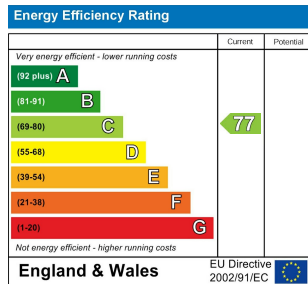

1 Bed  
Room  
located in

£675 Per month

**FREMONT**  
ESTATES

EPC Rating: C  
Council Tax Band: D