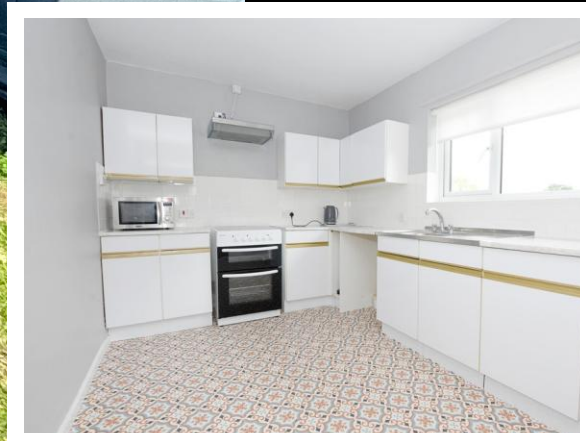

EDWARD KNIGHT
ESTATE AGENTS

ALLESLEY ROAD, NEWBOLD, RUGBY 2 BEDROOM
£900 PCM – FEES APPLY EPC C