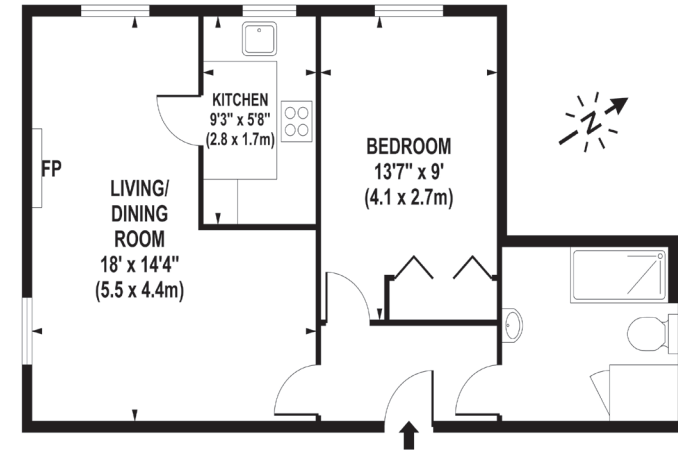

SECOND FLOOR

APPROX. GROSS INTERNAL FLOOR AREA 500 SQ FT / 46 SQ M

© www.skyshotglobal.com

- Exclusively For Those Aged 60+
- Spacious One Bedroom Apartment
- Second Floor With Lift To All Floors
- Residents lounge
- Laundry Room & Guest Suite
- Communal Gardens and Car Park

Price: £150,000

Service Charge: £3,333 PA

Ground Rent: £425 PA

Other Charges: N/A

Lease Length: 106 years left

Tenure: Leasehold

EPC Rating: C

For more information
please contact:

Rice & Roman
T: 01344 981246
E: info@riceandroman.co.uk
Lynwood Village, SL50FJ
www.riceandroman.co.uk

**RICE +
ROMAN**

Agents Notices - These property details are set out as a general outline only and do not constitute any part of an Offer or Contract. Any services, equipment, fittings or central heating systems have not been tested and no warranty is given or implied that these are in working order. Buyers are advised to obtain verification from their solicitor or surveyor. Fixtures, fittings and other items are not included unless specifically described. All measurements, distances and areas are approximate and for guidance only. Room measurements are taken to be the nearest 10cm and prospective buyers are advised to check these for any particular purpose, e.g. fitted carpets and furniture. This material is protected by the laws of copyright. The owner of the copyright is Countrywide Estate Agents. This property sheet forms part of our database rights and copyright laws. No unauthorised copying or distribution without permission.