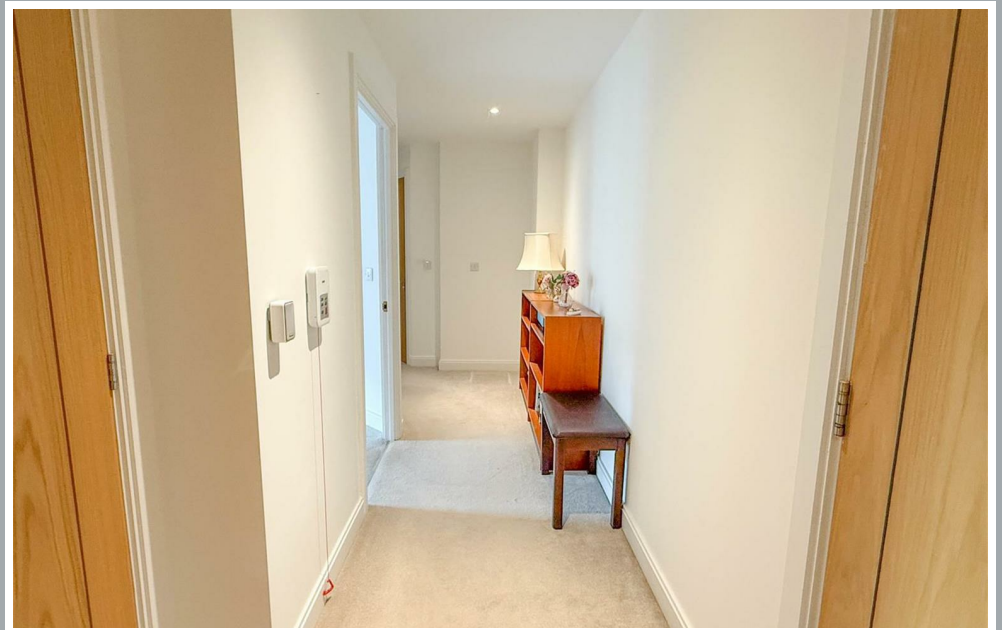

70 Fore Street, Hertford, Hertfordshire, SG14 1BY