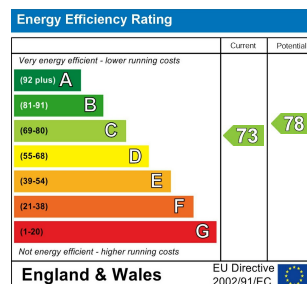

4 Bed
House - Terraced
located in

£2,687 Per month

TAYLOR
MICHAEL
STUDENTS

DIRECTIONS

CONTACT

62 Church Road
Hove
East Sussex
BN3 2FP

E: lettings@taylormichael.agency
T:
<https://taylormichael.agency/>

TAYLOR
MICHAEL
STUDENTS