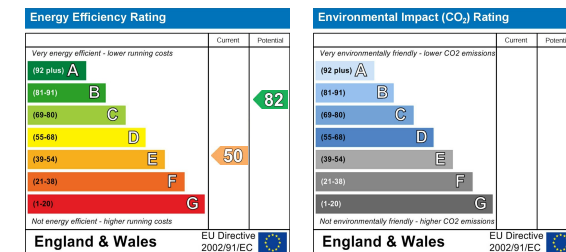

Area Map

Energy Efficiency Graph

131 Chatsworth Road, Chesterfield, Derbyshire, S40 2AP
 T: 01246 567540

E: info@dalesandpeaks.co.uk
 www.dalesandpeaks.co.uk