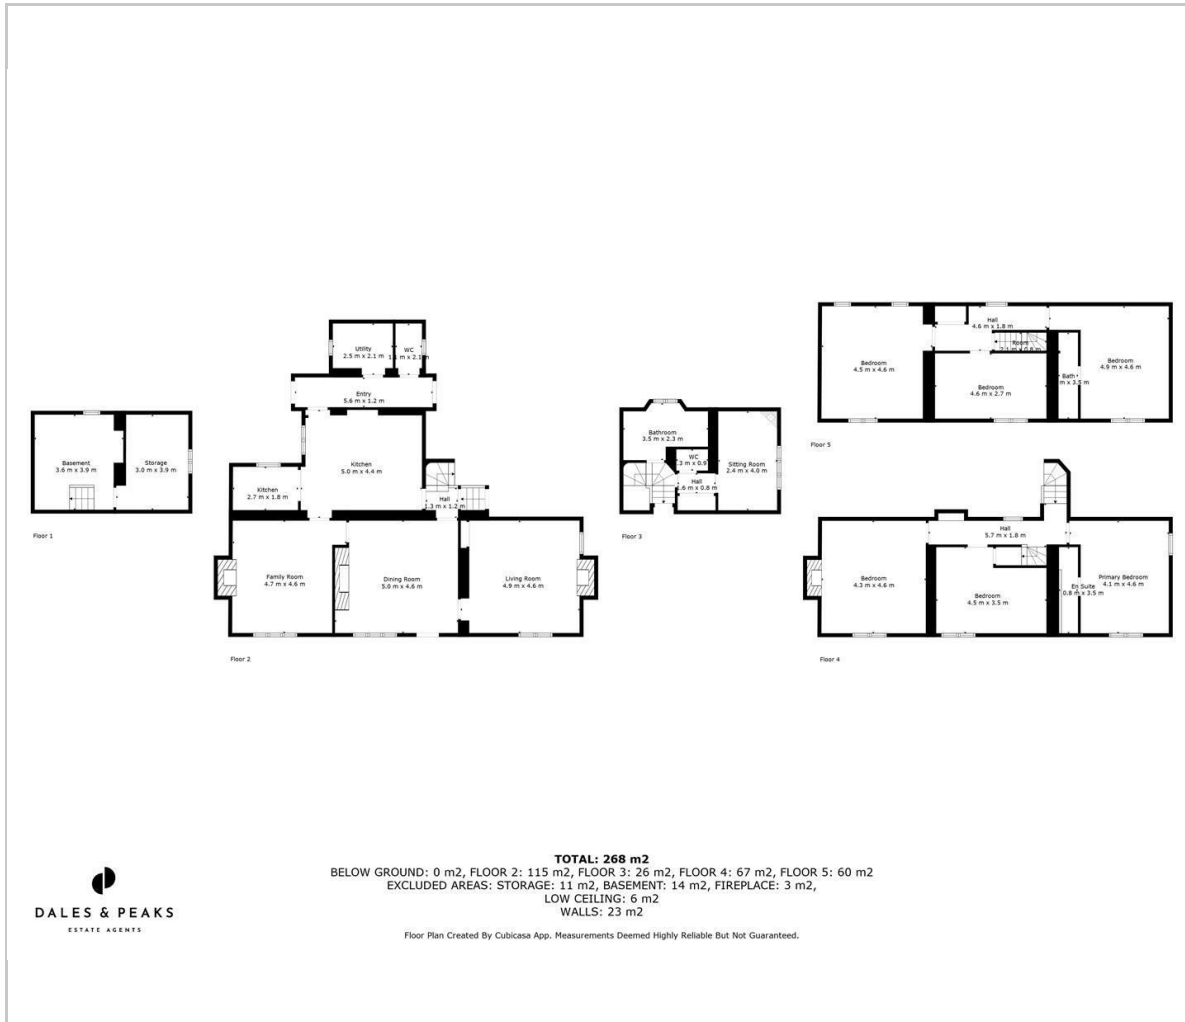

Floor Plan

Viewing

Please contact our Chesterfield Office on 01246 567540 if you wish to arrange a viewing appointment for this property or require further information.

These particulars, whilst believed to be accurate are set out as a general outline only for guidance and do not constitute any part of an offer or contract. Intending purchasers should not rely on them as statements of representation of fact, but must satisfy themselves by inspection or otherwise as to their accuracy. No person in this firm's employment has the authority to make or give any representation or warranty in respect of the property.