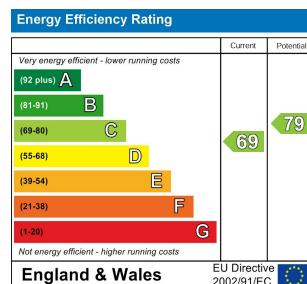

DIRECTIONS

CONTACT

62 Church Road
Hove
East Sussex
BN3 2FP

E: lettings@taylormichael.agency
T:
<https://taylormichael.agency/>

TAYLOR
MICHAEL
STUDENTS