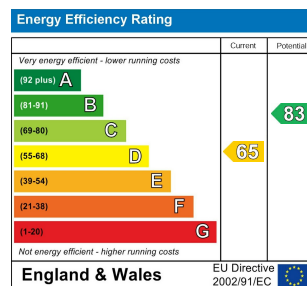

5 Bed
House - Mid
Terrace
located in

£3,034 Per month

TAYLOR
MICHAEL
STUDENTS

DIRECTIONS

CONTACT

62 Church Road
Hove
East Sussex
BN3 2FP

E: lettings@taylormichael.agency
T:
<https://taylormichael.agency/>

TAYLOR
MICHAEL
STUDENTS