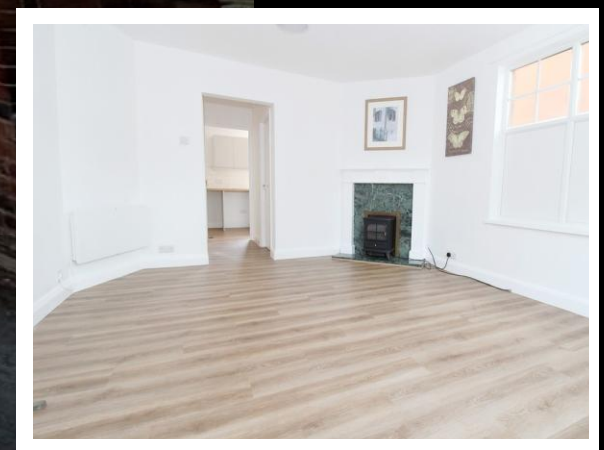

EDWARD KNIGHT
ESTATE AGENTS

PARK ROAD, RUGBY, WARWICKSHIRE (STUDIO)
£650 PCM – FEES APPLY EPC D