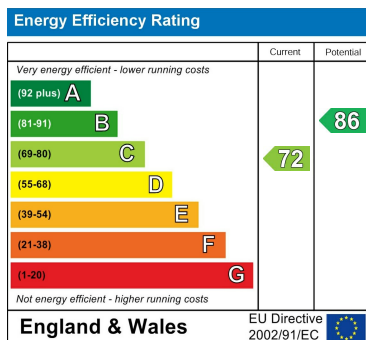

The property has uPVC double glazing throughout and it is warmed by a combination boiler.

Council Tax Band

A

Energy Performance Graph

Call us on

01253 886444

hello@lsblackpool.com

lsblackpool.com