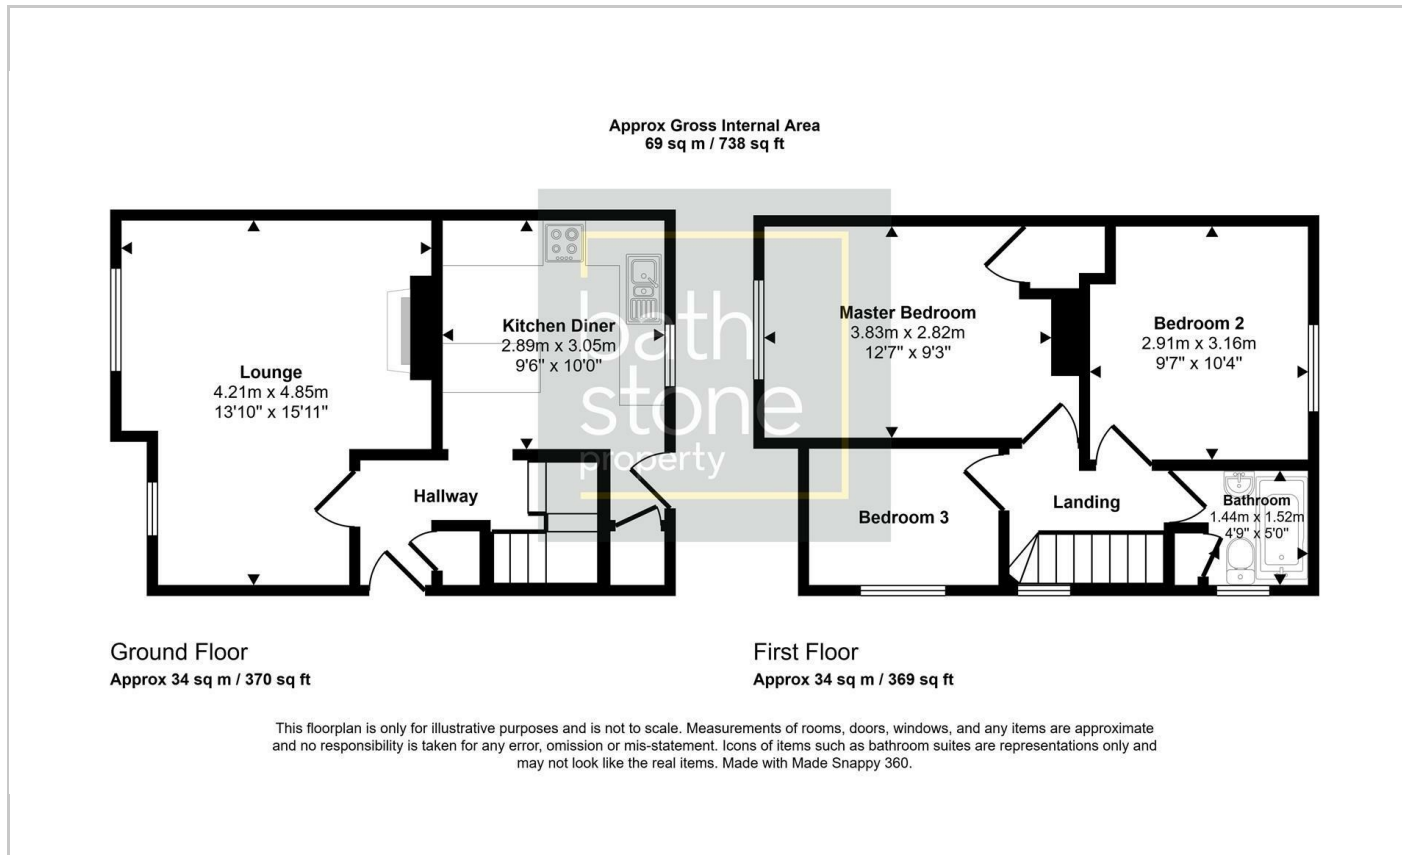

- View more: [underthehammer.com](https://www.underthehammer.com)
- Semi-Detached
- Three Bedrooms
- No Chain

THE PROPERTY

*** AUCTION HOME*** For sale by Under the Hammer online auction is on 30th June 2026. Head over to our website to download the legal pack, register to bid and see more information.

Energy Efficiency Rating		Current	Potential
Very energy efficient - lower running costs			
(92 plus)	A		
(81-91)	B		82
(69-80)	C		
(55-68)	D	63	
(39-54)	E		
(21-38)	F		
(1-20)	G		
Not energy efficient - higher running costs			
England & Wales		EU Directive 2002/91/EC