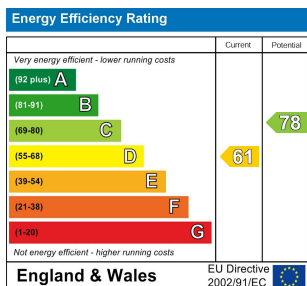

Westfield Road, Wellingborough NN8 3FP

These details are for guidance only and complete accuracy cannot be guaranteed. If there is any point, which is of particular importance, verification should be obtained. They do not constitute a contract or part of a contract. All measurements are approximate. No guarantee can be given with regard to planning permissions or fitness for purpose. No apparatus, equipment, fixture or fitting has been tested. Items shown in photographs are NOT necessarily included. Interested Parties are advised to check availability and make an appointment to view before travelling to see a property.