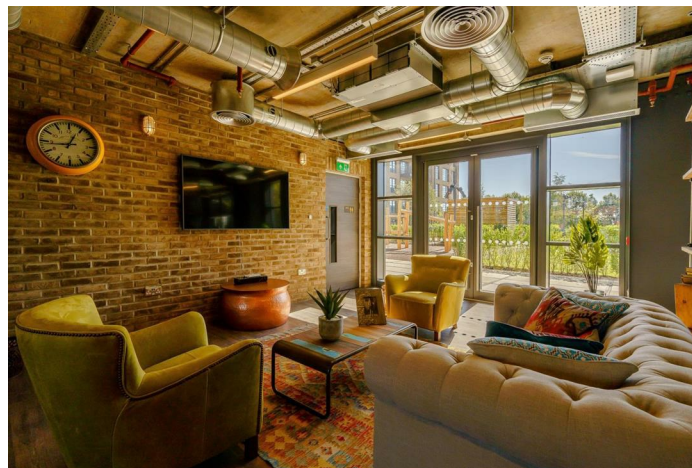

Furnished

Council Tax Band: C

Available: