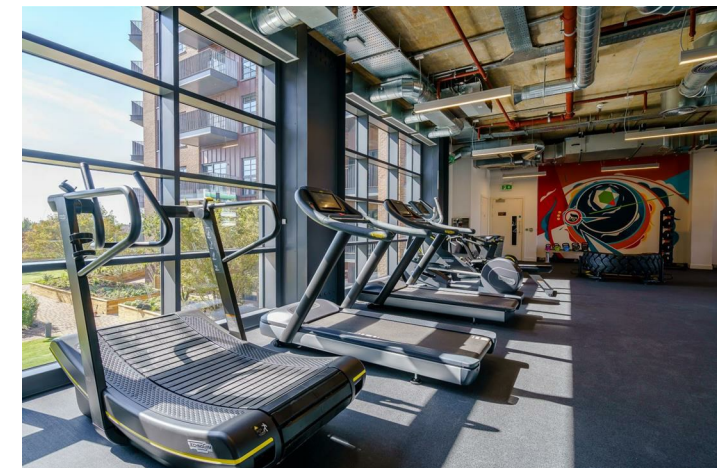

Furnished

Council Tax Band: C

Available: