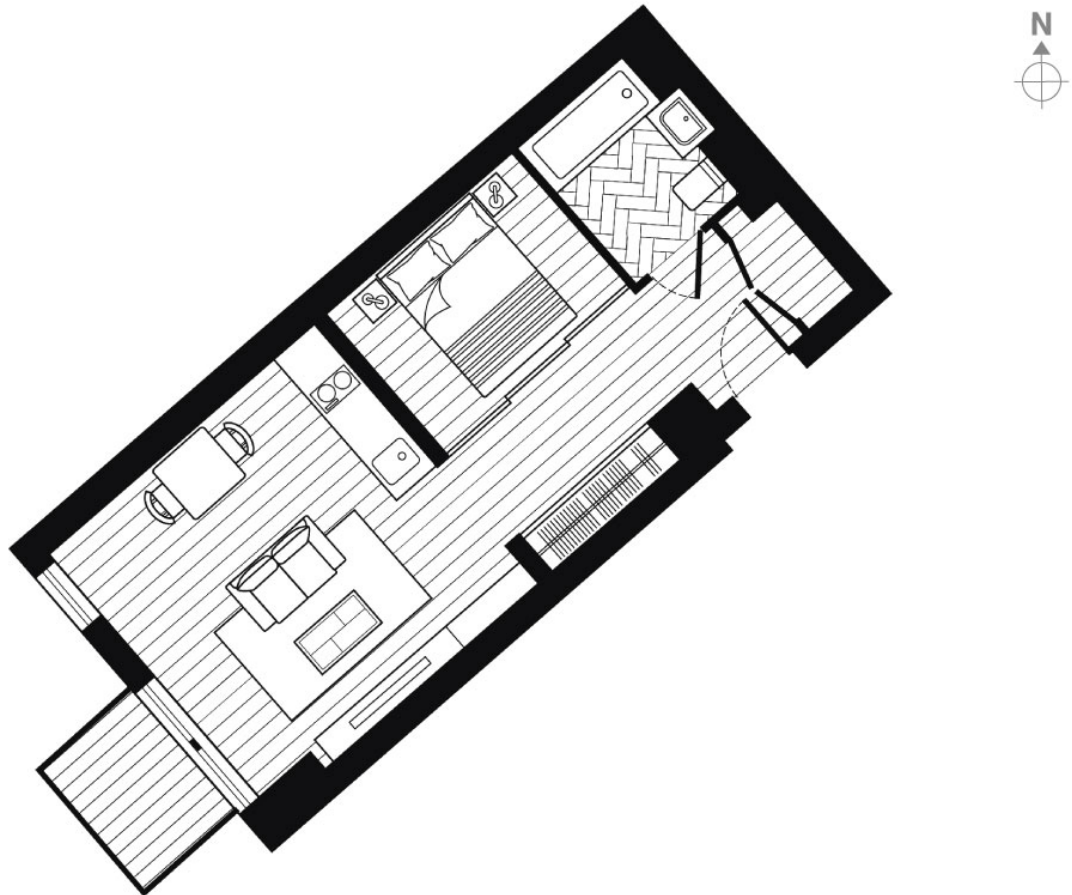

HEWETT STREET, EC2A

£2,500 per week (pcm)

Come and see this luxury studio suite at The Stage, Shoreditch. With world class amenities this development is a step above the rest..

- Fully Furnished
- Luxury Development
- Large Studio suite
- Residents only Gym
- 32nd floor Sky lounge
- Over 420 Sq. Ft

studio apartment

Approximate gross internal area: 433 sq ft / 40 sq m

Whilst every attempt has been made to ensure the accuracy of the floorplan contained here, measurements of doors, windows, rooms and any other items are approximate. No responsibility is taken for any error, omission, or mis-statement. This plan is for illustrative purposes only and should be used as such by any prospective purchaser. The services, systems and appliances shown have not been tested and no guarantee as to their operability or efficiency can be given.
© Copyright LiFE Residential 2021.