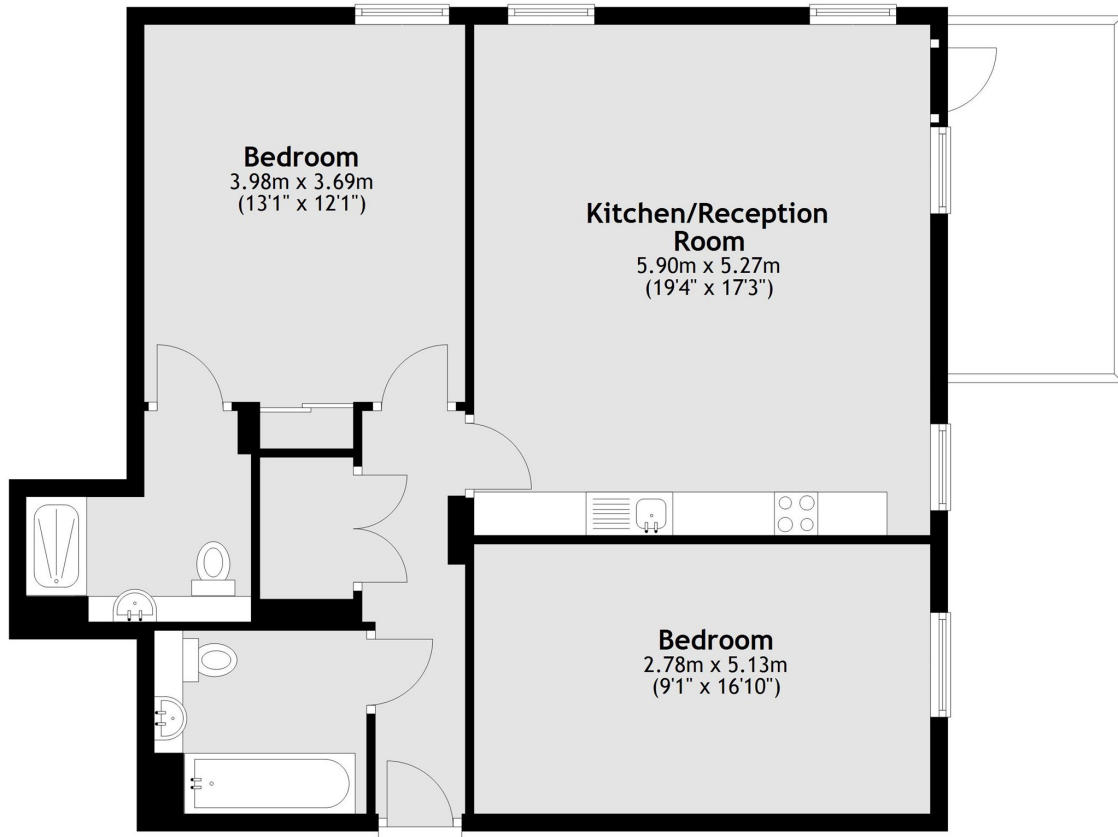

Boaters Avenue, TW8

£600 Per week

Features

Boaters Avenue, Brentford, TW8

Total area: approx. 81.6 sq. metres (878.5 sq. feet)