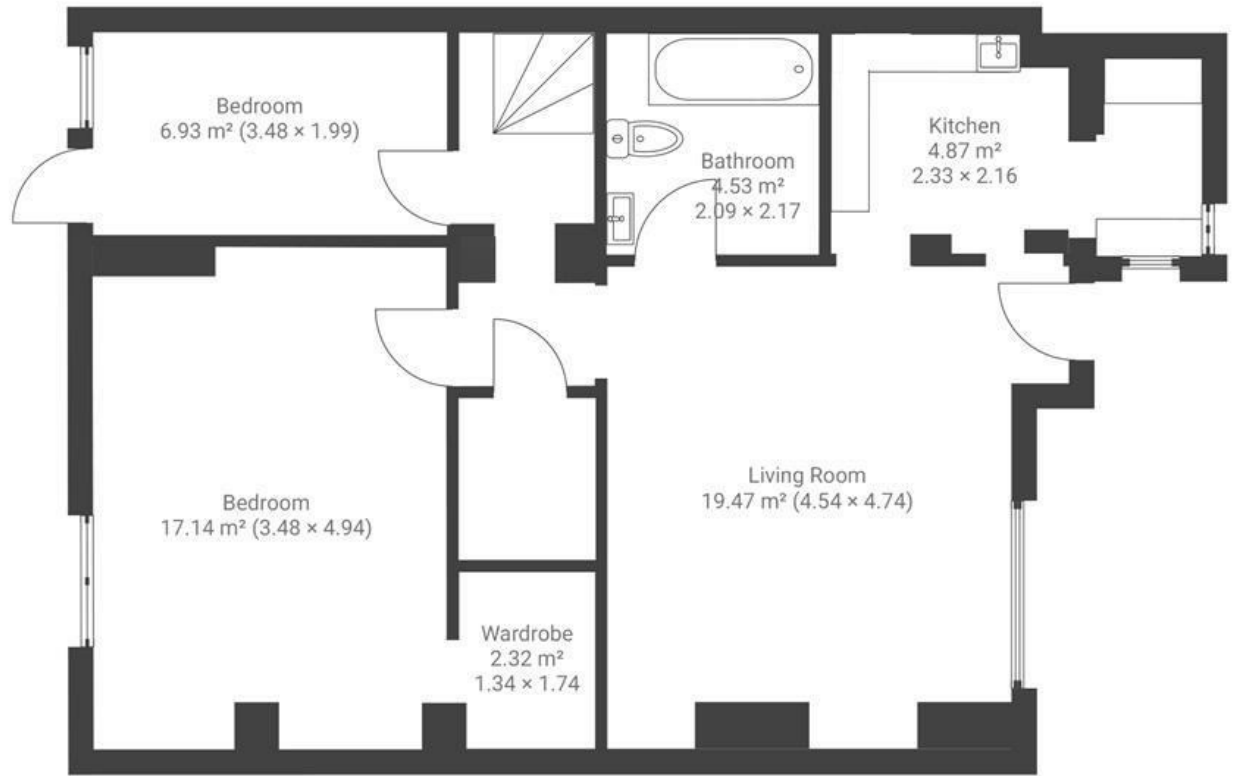

# Kingsdown Parade

C O T H A M

APPROXIMATE FLOOR AREA  
80.1 SQM / 862 SQFT

GROUND FLOOR

LOWER GROUND FLOOR

Boardwalk

# 97 Kingsdown , BRISTOL

£

£330,000

BS6 5UJ

zZz

1 Bedrooms

1 Bathrooms

*"We have loved living in such a friendly and peaceful neighbourhood. We have loved living so close to theatres, gallery's and music venues. We are so close to Stokes croft which is a great place to grab brunch (Bristolian and The crafty egg). Lots of great independent shops here too. We have loved growing veg and hosting pizza parties in the garden. We have also loved hosting cinema nights in our cosy cinema room."*