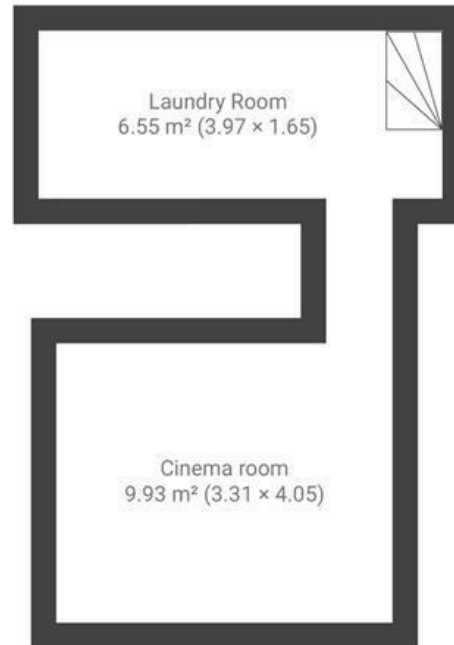

# Kingsdown Parade

C O T H A M

APPROXIMATE FLOOR AREA  
80.1 SQM / 862 SQFT

GROUND FLOOR

LOWER GROUND FLOOR

Boardwalk