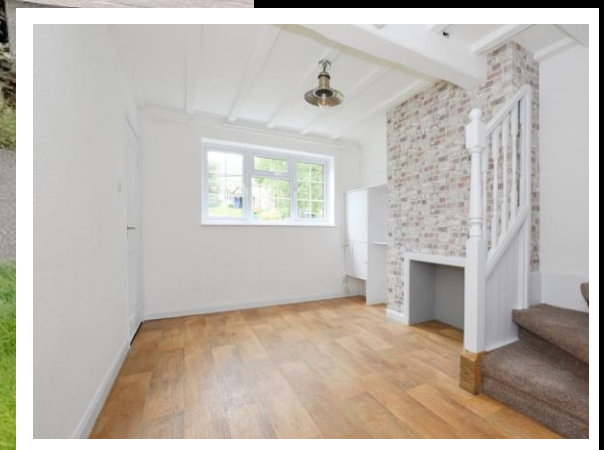

EDWARD KNIGHT
ESTATE AGENTS

THE CRESCENT, BRINKLOW, RUGBY – 2 BED
£1,100 PCM – FEES APPLY – EPC D