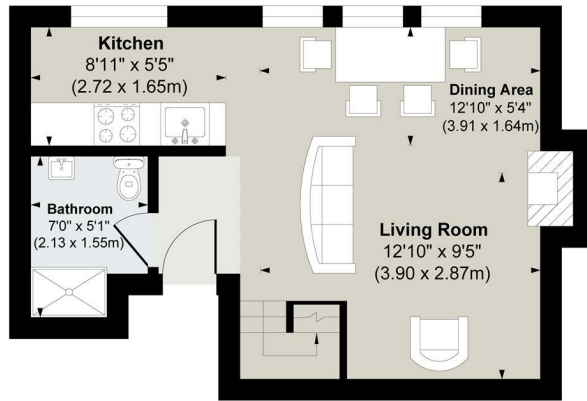

ELGIN CRESCENT LONDON, W11 2JR

£3,000 PER MONTH

SHORT LET: ALL BILLS INCLUDED.

Nestled on the charming Elgin Crescent in London, this delightful split-level studio apartment offers a perfect blend of comfort and convenience.

SANDERSONS
LONDON

Elgin Crescent, Notting Hill

Floor 1

Floor 2

TOTAL: 379 sq. ft, 35.21 m2

Floor 1: 295 sq. ft, 27 m2, Floor 2: 84 sq. ft, 8 m2,

EXCLUDED AREAS: Fireplace: 6 sq. ft, 1 m2, Low Ceiling: 79 sq. ft, 7 m2, Open To Below: 100 sq. ft, 9 m2, Walls: 72 sq. ft, 8 m2,

Produced for Sandersons Residential by Finest Spaces
www.finestspaces.co.uk | © Finest Spaces Studio Ltd

All measurements are approximate. This floor plan is for illustrative purposes only and should not be relied upon for accuracy. Finest Spaces Studio Ltd accepts no liability for errors or omissions. Floor area figures are estimates and not guaranteed