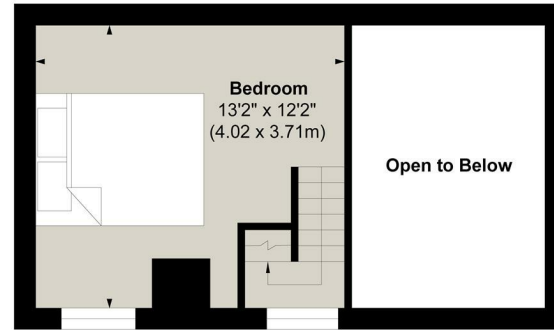

SANDERSONS
LONDON

Elgin Crescent, Notting Hill

Floor 1

Floor 2

TOTAL: 379 sq. ft, 35.21 m2

Floor 1: 295 sq. ft, 27 m2, Floor 2: 84 sq. ft, 8 m2,

EXCLUDED AREAS: Fireplace: 6 sq. ft, 1 m2, Low Ceiling: 79 sq. ft, 7 m2, Open To Below: 100 sq. ft, 9 m2, Walls: 72 sq. ft, 8 m2,

Produced for Sandersons Residential by Finest Spaces
www.finestspaces.co.uk | © Finest Spaces Studio Ltd

All measurements are approximate. This floor plan is for illustrative purposes only and should not be relied upon for accuracy. Finest Spaces Studio Ltd accepts no liability for errors or omissions. Floor area figures are estimates and not guaranteed