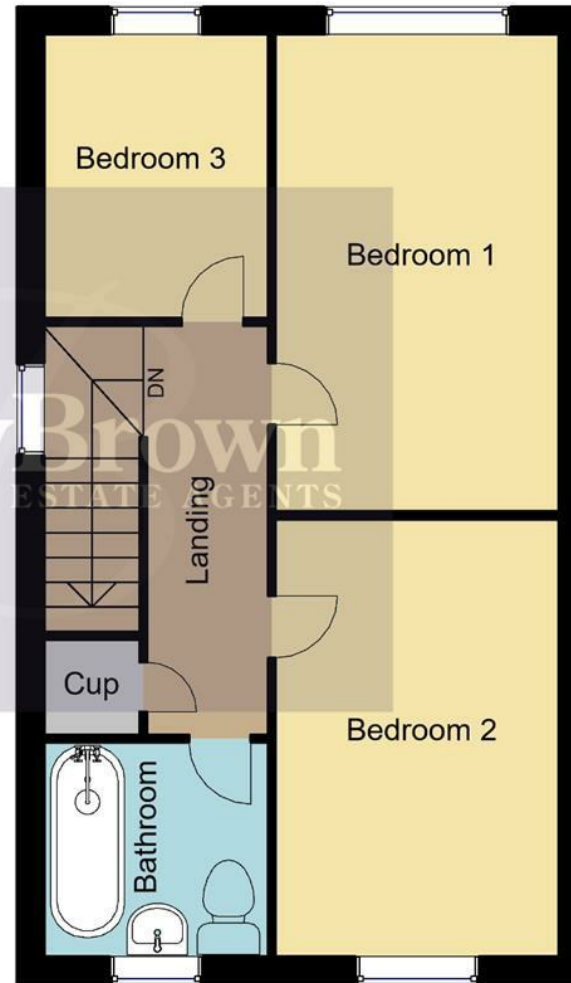

Ground Floor
37sq.m/396.11sq.ft
Approx

First Floor
36sq.m/390.17sq.ft
Approx

Whilst every attempt has been made to ensure the accuracy of the floor plan contained here, no responsibility is taken for incorrect measurements of doors, windows, appliances and room or any error, omission or misstatement. Exterior and interior walls are drawn to scale based on interior measurements. Any figure given is for initial guidance only and should not be relied on as basis of valuation. These plans are for marketing purposes only and should be used as such by any prospective purchase. Specially no guarantee is should not be relied on as a basis of valuation. These plans are for marketing purposes only and should be used as such by any prospective purchase. Specifically no guarantee is given on the total square footage of the property if quoted on this plan.
CC Ltd ©2018