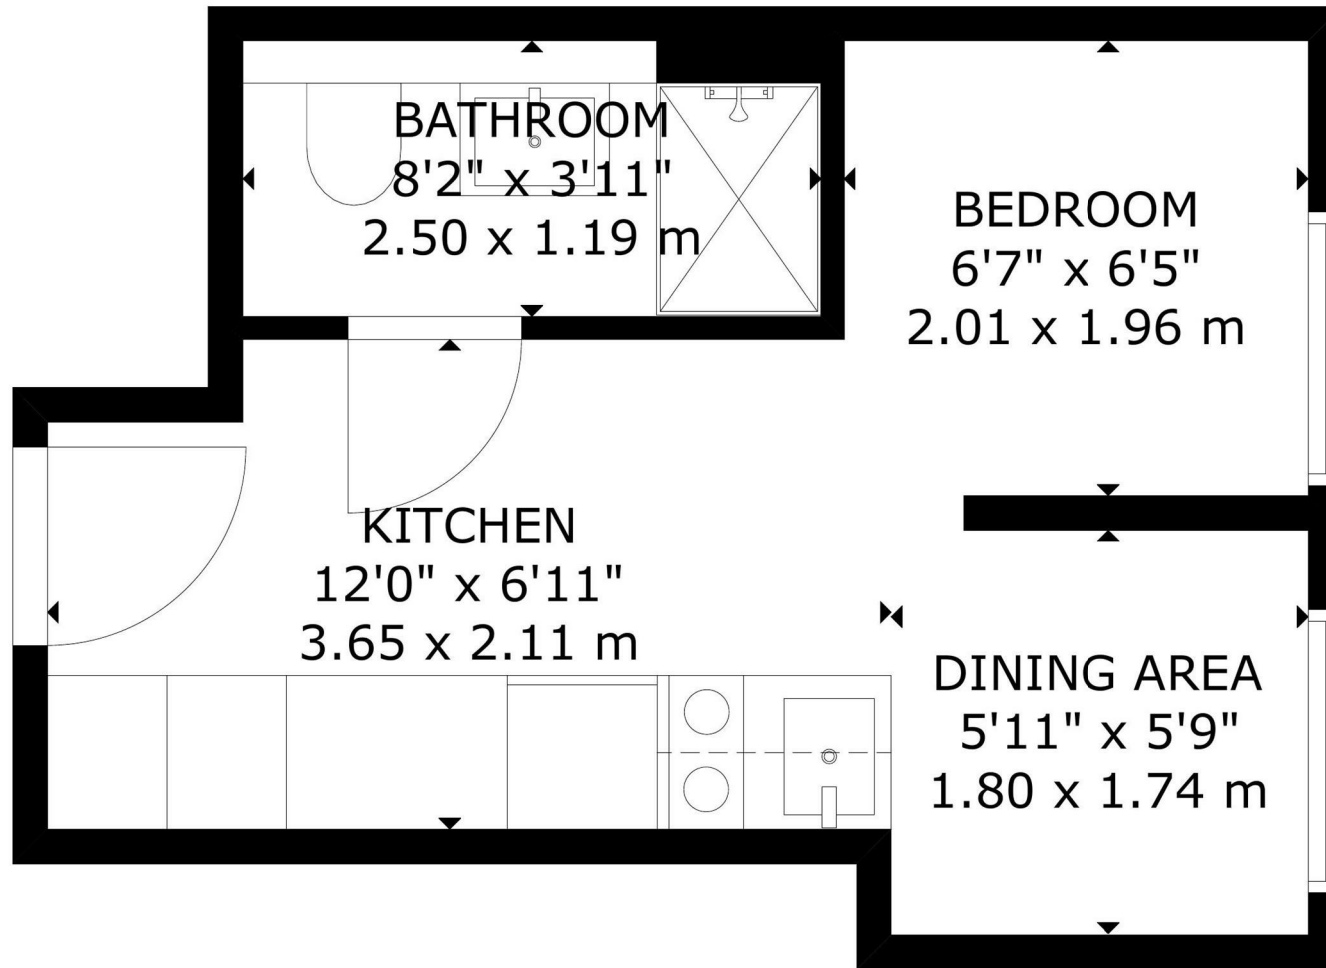

ESON 2.

R E A L E S T A T E

33, 31 Draycott Avenue, LONDON, SW3

GROSS INTERNAL AREA
TOTAL: 18 m²/193 sq ft
THIRD FLOOR: 18 m²/193 sq ft
SIZE AND DIMENSIONS ARE APPROXIMATE, ACTUAL MAY VARY

THIRD FLOOR