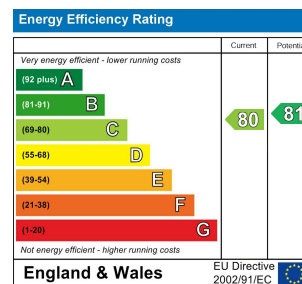

<https://www.letukhome.co.uk/>