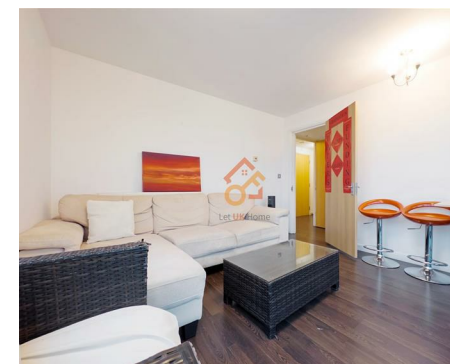

Let **UK** Home

1 Bedrooms

Flat

Located in London

£1,998 Per Month