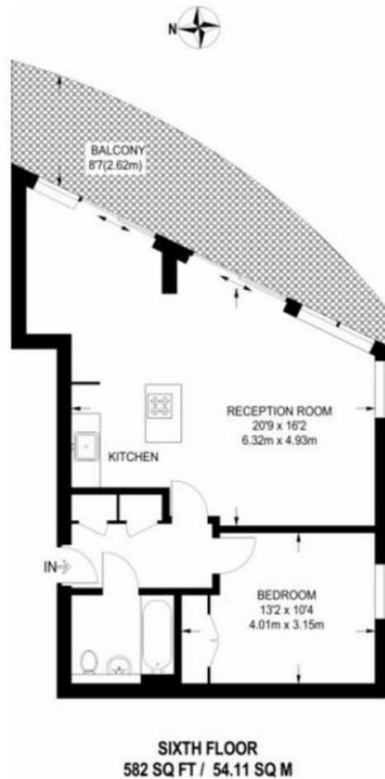

Let **UK** Home

3F 2 Eastbourne Terrace
Paddington
London
W2 6LG

01795 358 886

info@letukhome.co.uk

Council Tax Band: C

Local Authority:

Agents Note: Whilst every care has been taken to prepare these particulars, they are for guidance purposes only. All measurements are approximate and are for general guidance purposes only and whilst every care has been taken to ensure their accuracy, they should not be relied upon and potential buyers/tenants are advised to recheck the measurements.

<https://www.letukhome.co.uk/>