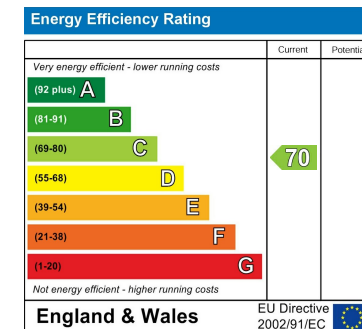

Bull Cop | Formby | Liverpool | L37 8BY

Offers over £275,000

Bull Cop | Formby
 Liverpool | L37 8BY
 Offers over £275,000

The heart of this home is the spacious kitchen dining room, a versatile space designed around modern family life. With plenty of room for dining and its own seating area, it's a place to cook, eat, relax and spend time together. Patio doors open onto the enclosed rear garden, bringing in plenty of natural light and creating an easy flow between inside and out.

- Three bedroom semi detached home
- Large kitchen diner
- Semi detached garage
- Driveway for 2 or more cars

Council Tax Band C
 EPC Rating C

4 Larkhill Grove
 Hightown
 Liverpool
 L38 9ET
 01513450438