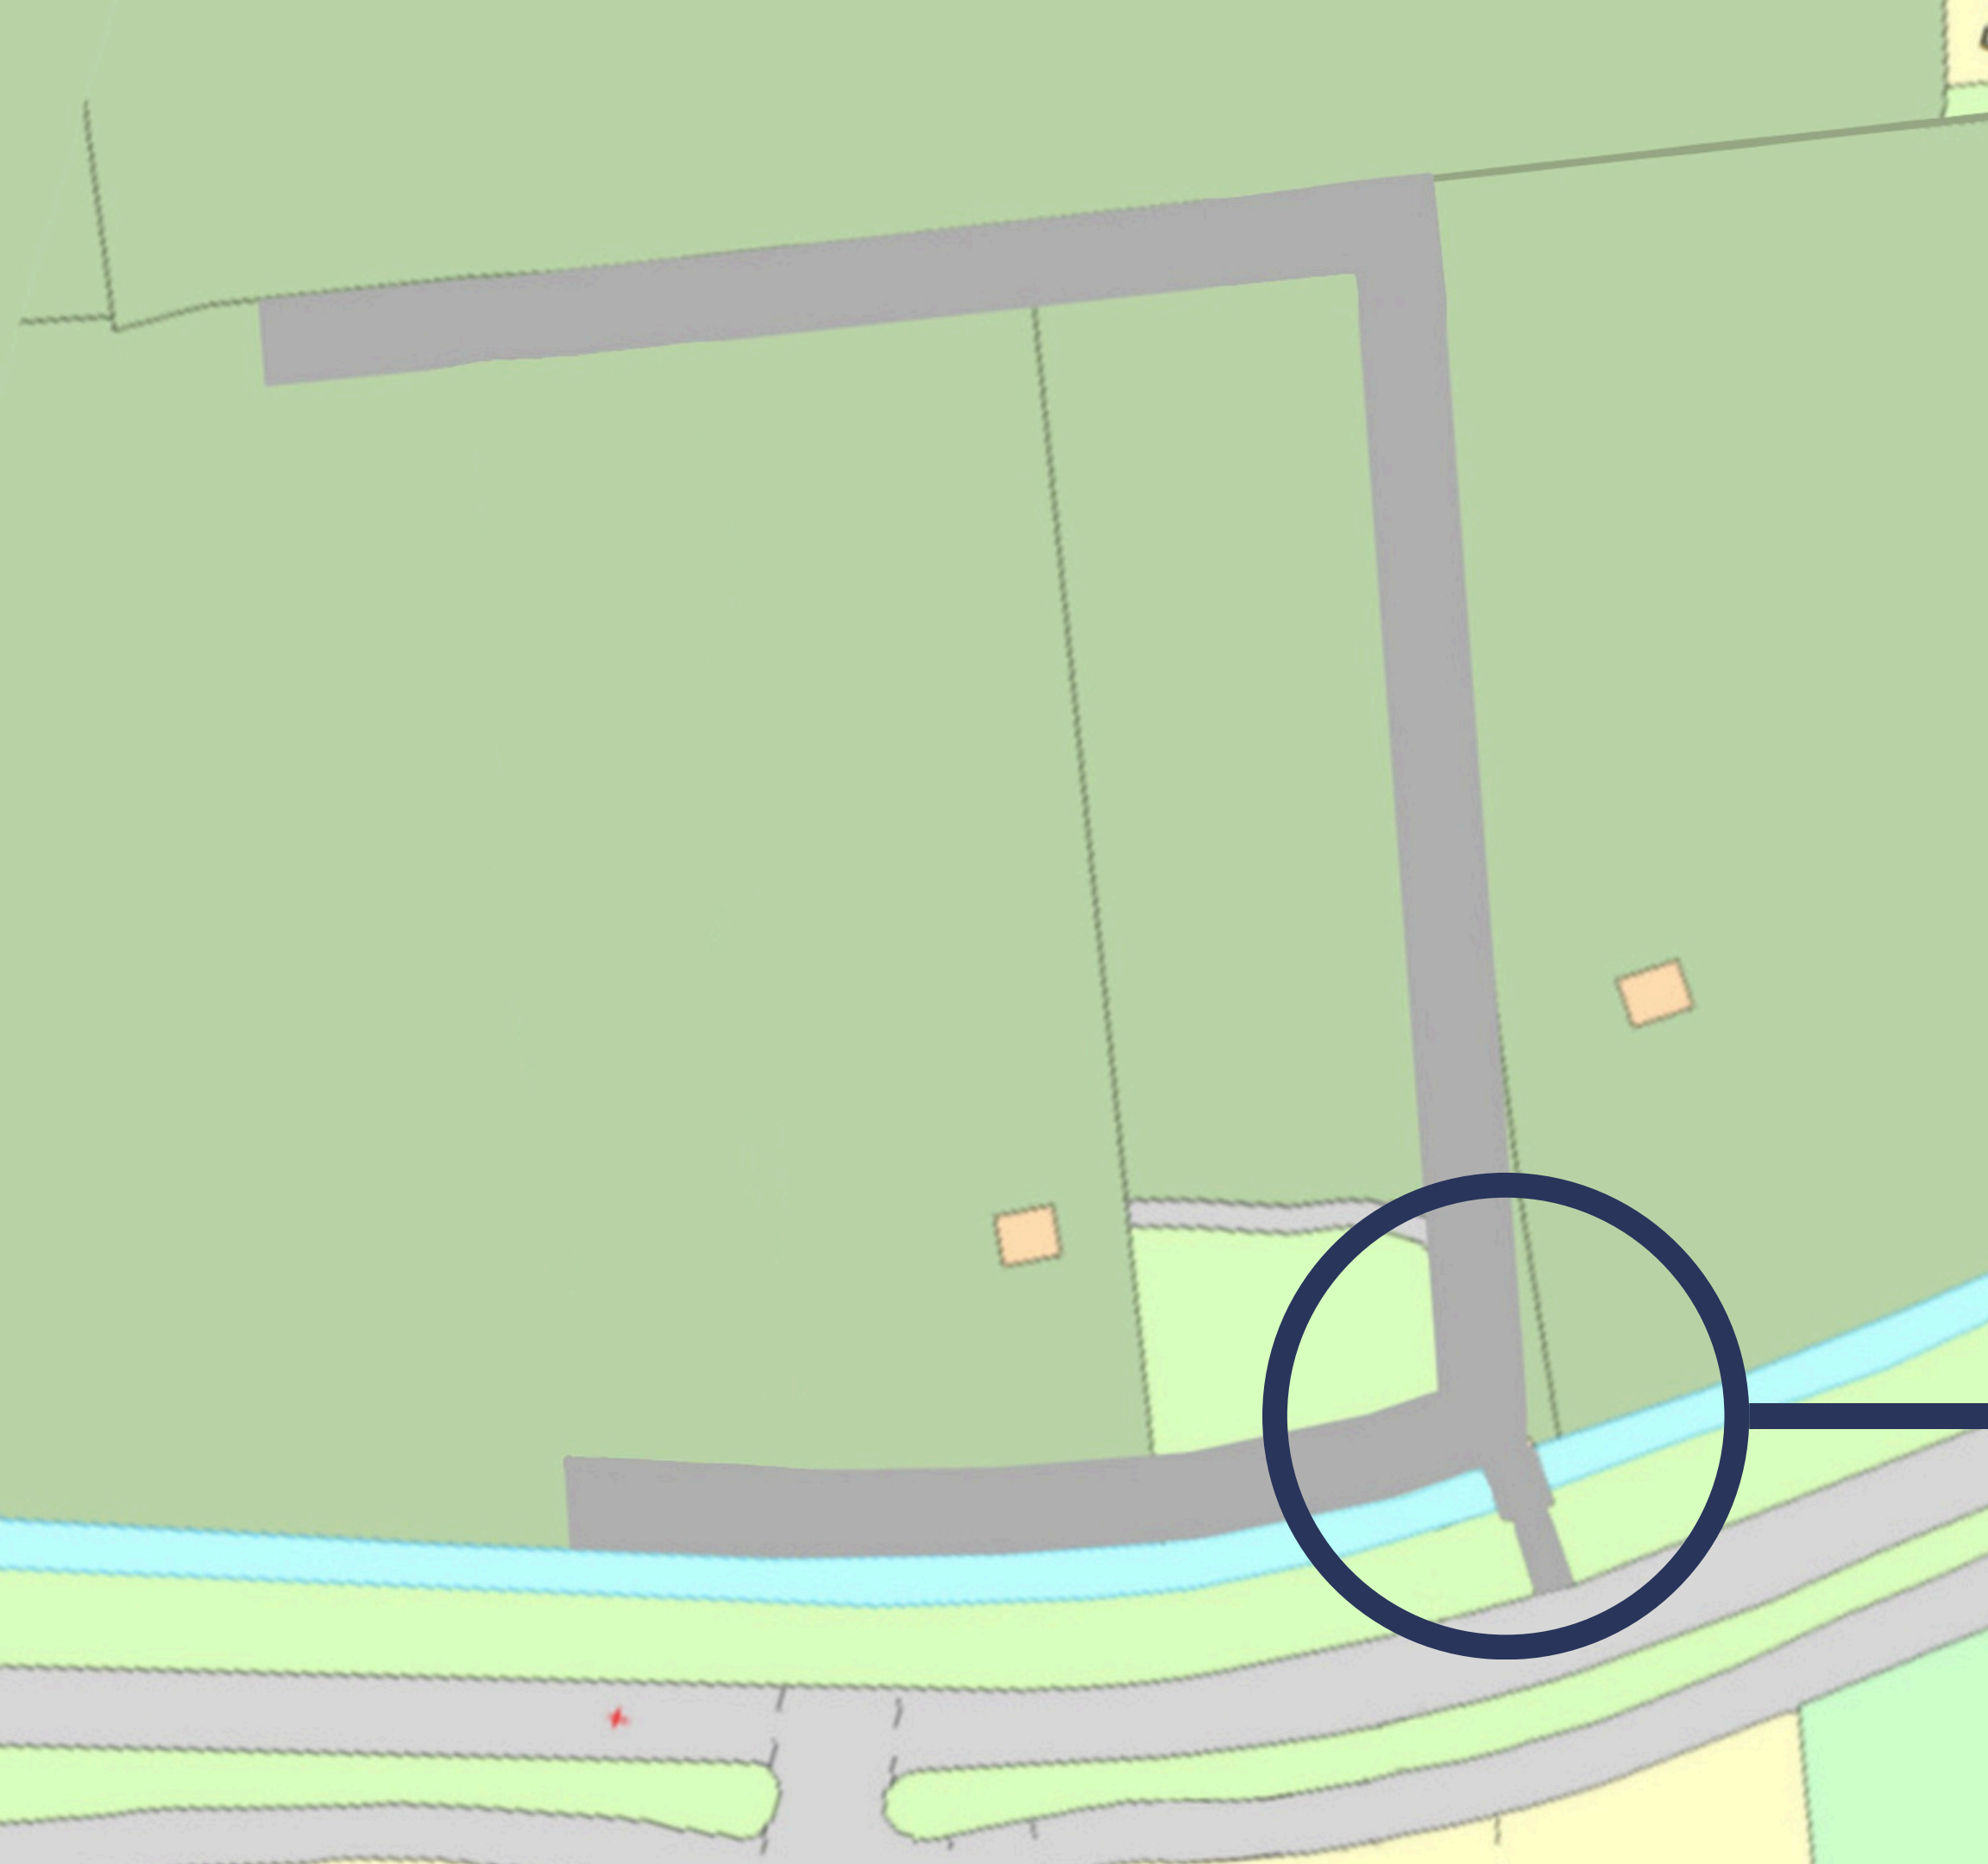

Plot 11, 30, 31 & 32
Valley Road, Barham, Canterbury, Kent,
CT4 6NX

FOR SALE

**Location:
Valley Road, Barham,
Canterbury, Kent,
CT4 6NX**

CIRCA 1 ACRES

**4046.86 Square
Metres**

43,560 Square feet

Access/Right-of-Way from Valley Road