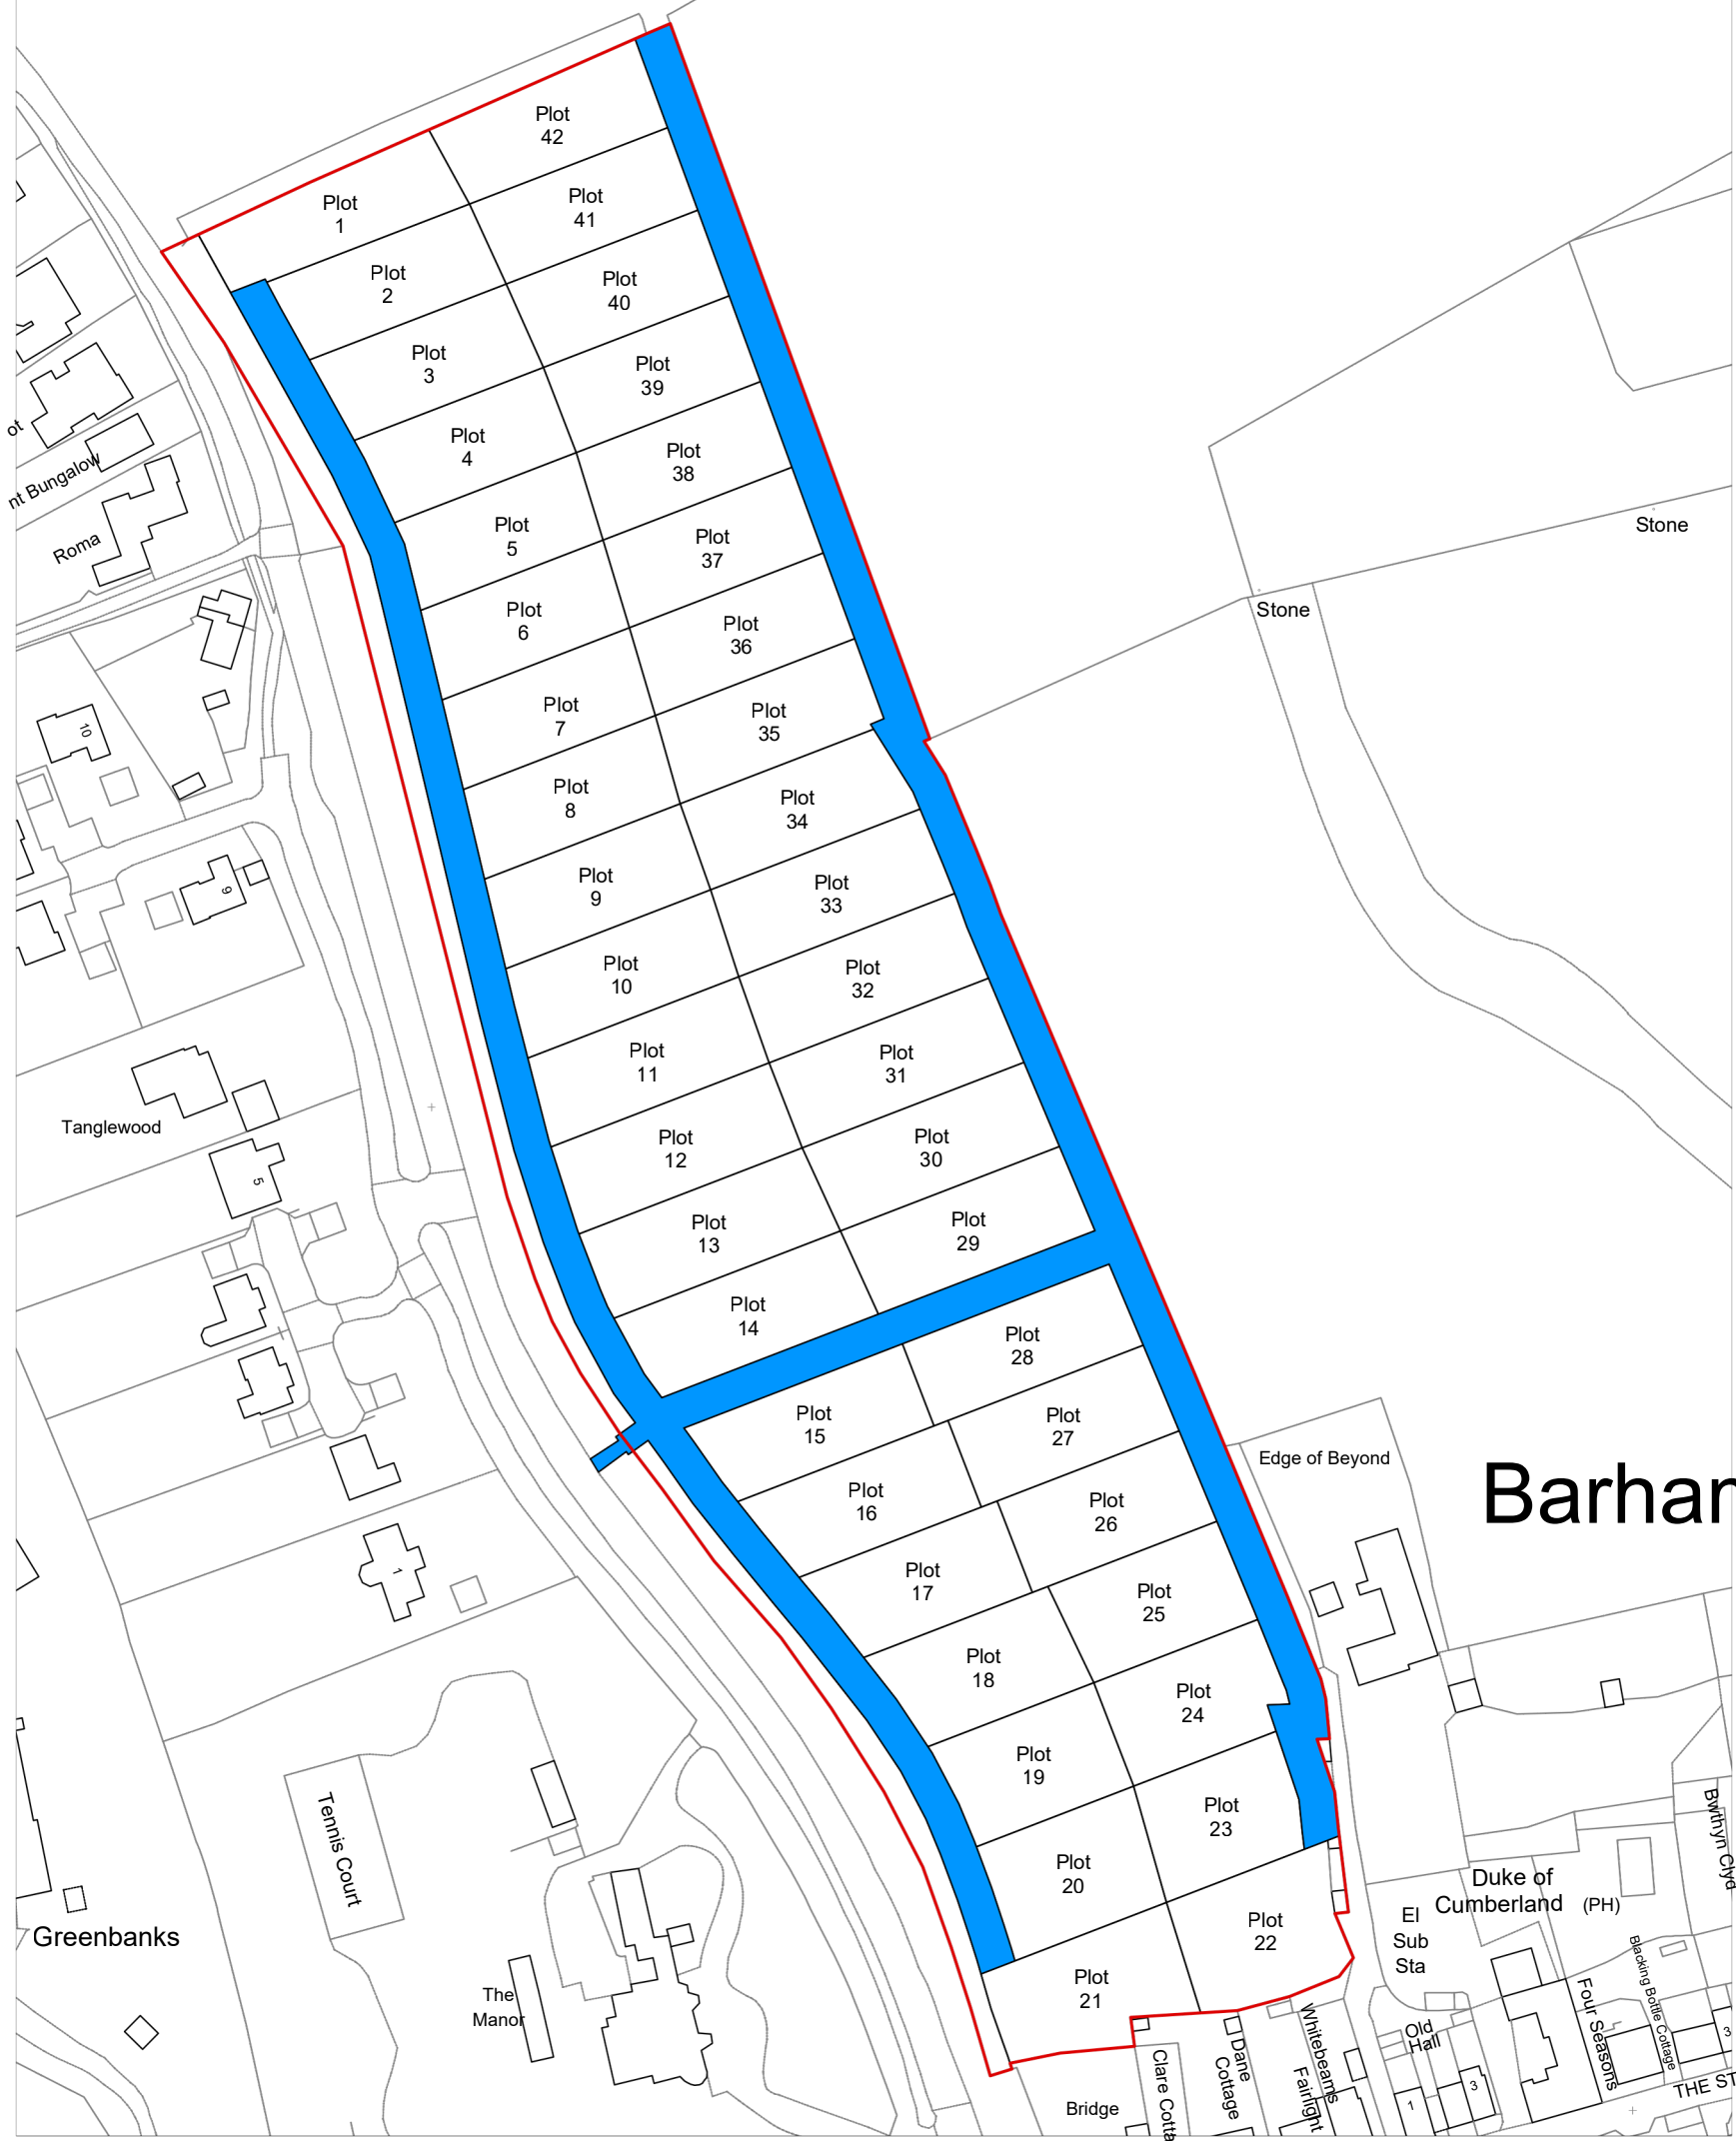

Plot 11, 30, 31 & 32
Valley Road, Barham, Canterbury, Kent,
CT4 6NX

FOR SALE

**Location:
Valley Road, Barham,
Canterbury, Kent,
CT4 6NX**

CIRCA 1 ACRES

**4046.86 Square
Metres**

43,560 Square feet

Access/Right-of-Way from Valley Road