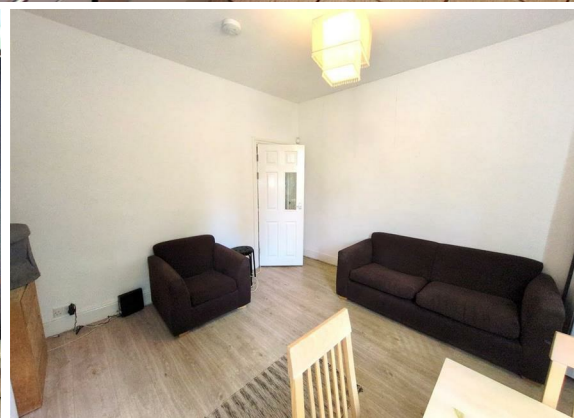

4 Bed  
House - Terraced  
located  
in Crookesmoor

£395 PCM

Tapton  
ESTATES