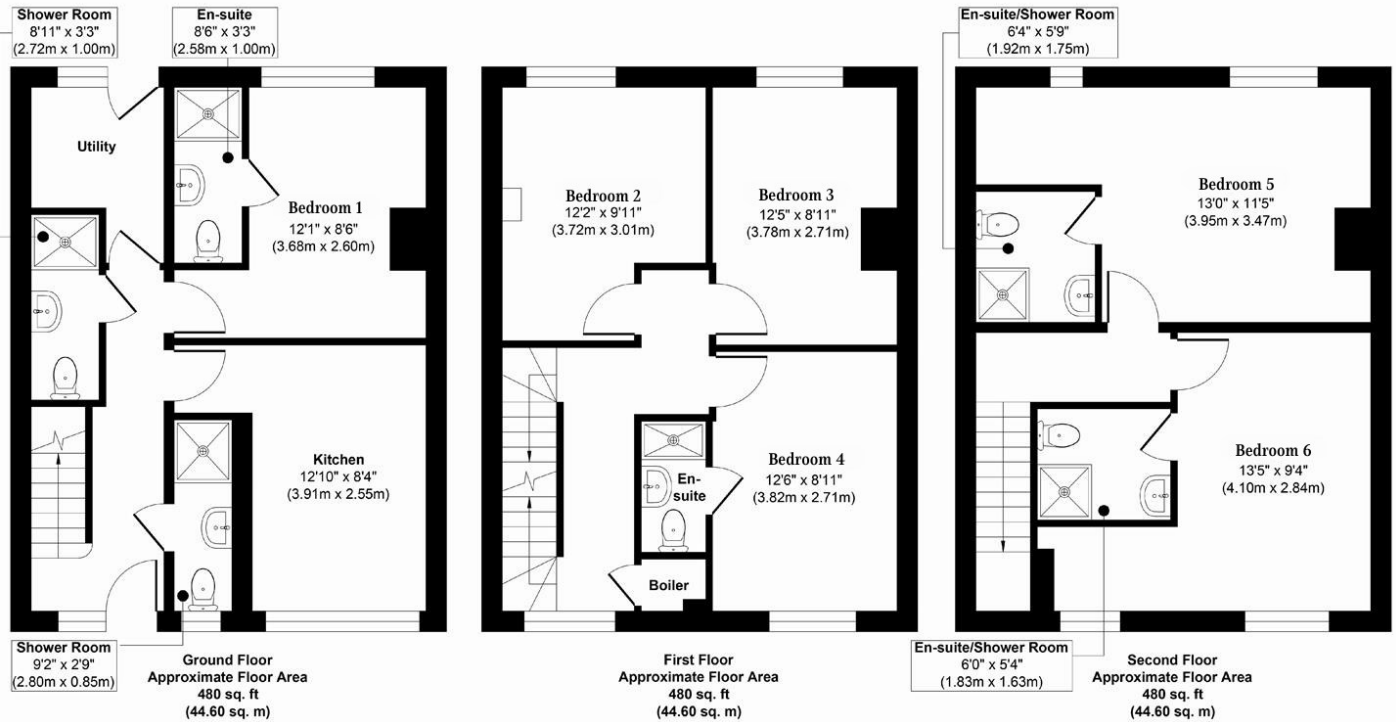

Room 4 - This 1st floor Room is furnished with a double bed with mattress which has ample storage space in, bed side table, desk with chair, wardrobe and smart TV.

Property Features -

- 2 miles away from City Hospital.
- On street parking available.
- Bestwood Country Park within close walking distance.

- Double bedroom with own en-suite shower room
- Rent inclusive of utilities, council tax and internet
- Room includes a wall mounted TV
- Shared kitchen and utility room
- Communal garden to the rear
- Fully refurbished
- Close to bus stop with direct routes to City Hospital & City Centre

• 2 miles away from City Hospital • Walking distance to Bestwood Country Park • Parking space included

8 St Emmanuel View

Approx. Gross Internal Floor Area 1440 sq. ft / 133.80 sq. m

Illustration for identification purposes only, measurements are approximate, not to scale.
Produced by Elements Property