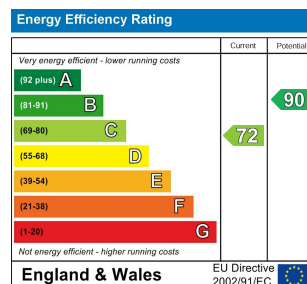

2 Bed
House - Mews
located in

£995 Per Month

DIRECTIONS

CONTACT

45 Mill Street
Congleton
Cheshire
CW12 1AG

E: congleton@cheshire-property.com
T: 01260 290090
cheshire-property.com

Sales | Lettings