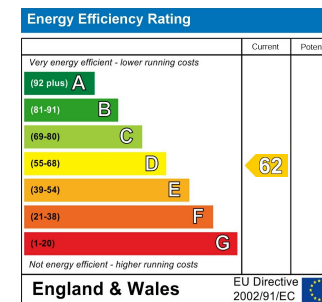

Council Tax Band

F

Agents Note: Whilst every care has been taken to prepare these particulars, they are for guidance purposes only. All measurements are approximate and are for general guidance purposes only and whilst every care has been taken to ensure their accuracy, they should not be relied upon and potential buyers are advised to recheck the measurements.