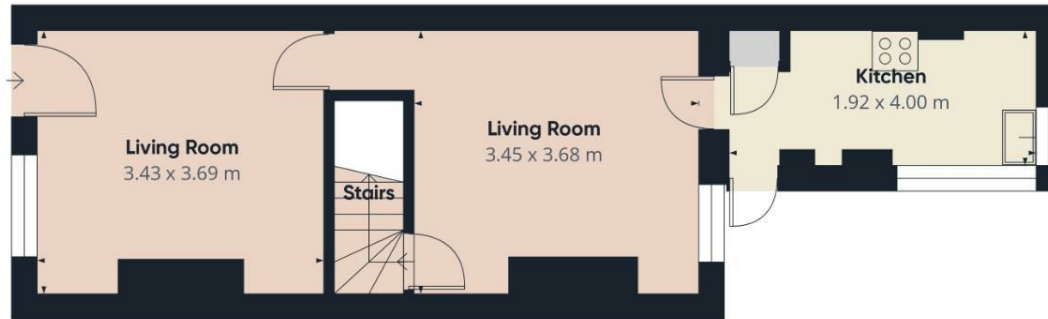

Ground Floor