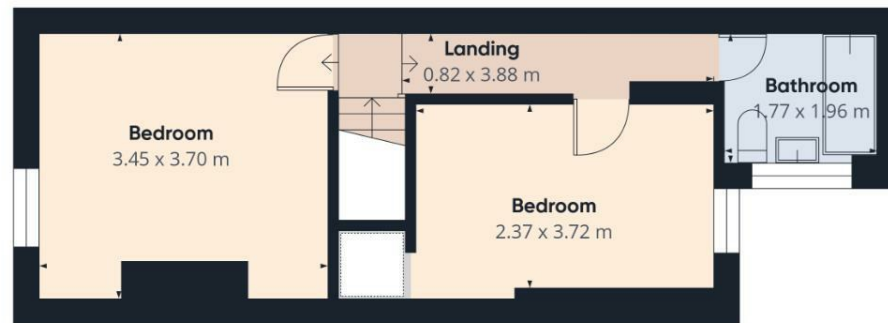

Floor 1

Approximate total area⁽¹⁾
63.3 m²

(1) Excluding balconies and terraces

GIRAFFE 360

Webbs Estate Agents - endeavour to maintain accurate depictions of properties in Virtual Tours, Floor Plans and descriptions, however, these are intended only as a guide and purchasers must satisfy themselves by personal inspection.