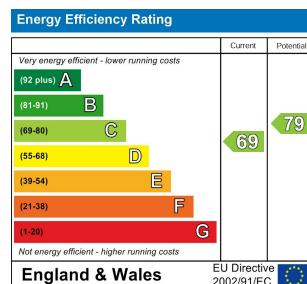

3 Bed
House - Terraced
located in

£1,900 Per month

TAYLOR
MICHAEL
STUDENTS

DIRECTIONS

CONTACT

62 Church Road
Hove
East Sussex
BN3 2FP

E: lettings@taylormichael.agency
T:
<https://taylormichael.agency/>

TAYLOR
MICHAEL
STUDENTS