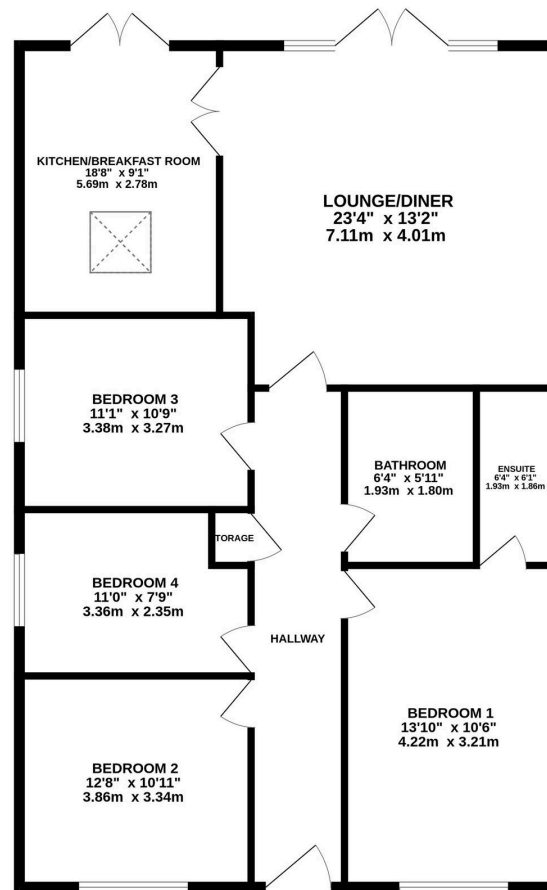

GROUND FLOOR

Fairfield – Oxhey

1 Station Approach, Watford – WD19 7DT

020 8428 0540 • rob@fairfieldstates.co.uk • fairfieldstates.co.uk/

We have prepared these particulars as a general guide of the property and they are not intended to constitute part of an offer or contract. We have not carried out a detailed survey of the property and we have not tested any apparatus, fixtures, fittings, or services. All measurements and floorplans are approximate, and photographs are for guidance only. These should not be relied upon for the purchase of carpets or any other fixtures or fittings. Lease details, service