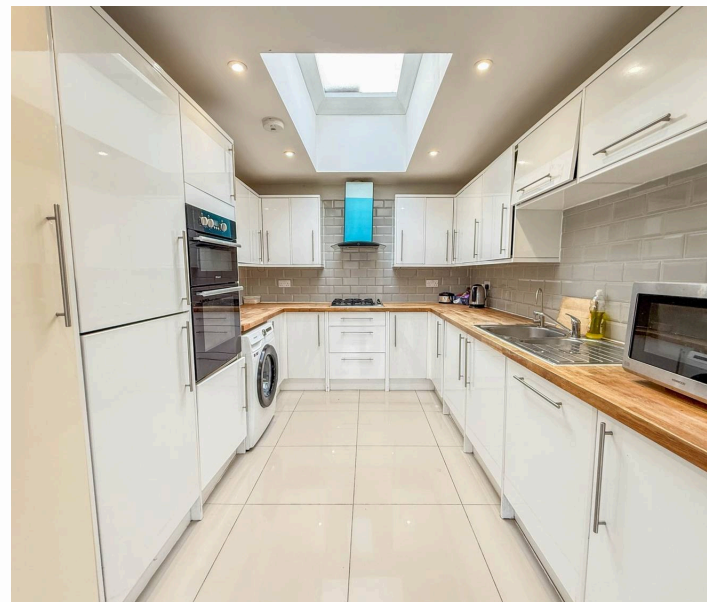

29 Penrose Avenue, Carpenders Park
£685,000

29 Penrose Avenue

Carpenders Park, Watford

FANTASTICALLY PROPORTIONED SEMI-DETACHED 4 BEDROOM EXTENDED BUNGALOW WITH LARGE REAR GARDEN!

The property offers four well-proportioned bedrooms, providing flexible accommodation that can easily adapt to bedrooms, home offices, or hobby rooms. The principal bedroom benefits from a private en-suite shower room, offering added comfort and privacy, while the remaining bedrooms are served by a well-appointed family bathroom.

Council Tax band: E

Tenure: Freehold

EPC Efficiency Rating : C

EPC Environmental Impact Rating: D

- EXTENDED SEMI-DETACHED BUNGALOW
- LARGE LOUNGE WITH DINING AREA
- MODERN KITCHEN / BREAKFAST ROOM WITH SKY LIGHT
- 4 GOOD SIZE BEDROOMS
- EN-SUITE TO PRINCIPLE BEDROOM
- GAS CENTRAL HEATING
- DOUBLE GLAZING
- LARGE REAR GARDEN
- DRIVEWAY WITH SPACE FOR AT LEAST 2 VEHICLES