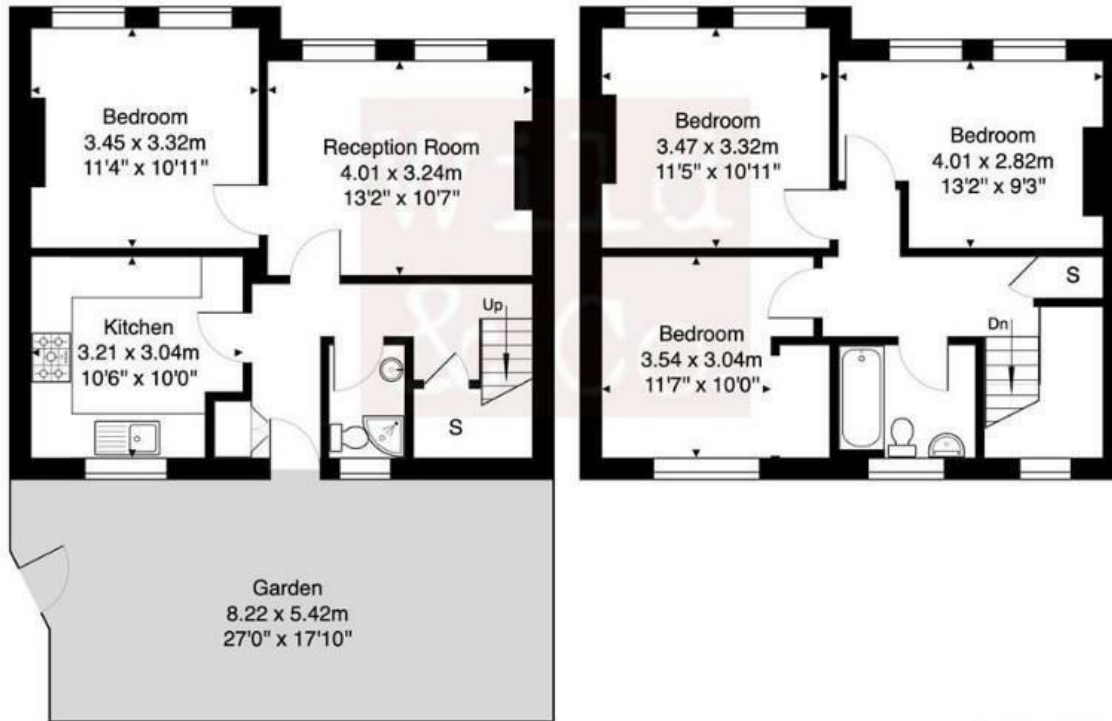

GWYNNE HOUSE, LLOYD BAKER STREET, WC1X NULL BED ROOM

£1,200 PCM

Double bedroom to rent within this four bedroom professional flat share. Split level purpose built flat arrange over ground and first floors with garden. Situated in the heart of Clerkenwell, moments' walk from Kings Cross, Farringdon and Angel Tube Stations. Benefiting from shared modern fitted kitchen, separate shared lounge, shared g/f shower room/WC, shared f/f bathroom/WC, full double glazing, shared garden, and own front door.

The property has equidistant transport links between Angel Islington, Farringdon, Russel Square and Eurostar Kings Cross tube stations. This places the property strategically close to Sadlers Wells theatre and moments from theatre land in Shafetsbury avenue. The neutral decoration is of a high standard with freshly fitted bathrooms upstairs and downstairs and a modern kitchen to envy. With flush white walls, grey flooring throughout. The splashes of ivory marble tiles in the bathroom and kitchen accent the decor wonderfully. This allows the golden taps and deep-sea turquoise wall tiles in the downstairs bathroom to shine and illuminate the ground floor.

Hemmingfords

Gwynne House- WC1X

Approximate Gross Internal Area 95.0 m² ... 1022 ft²

Energy Efficiency Rating		Current	Potential
Very energy efficient - lower running costs			
(92 plus) A			
(81-91) B			
(69-80) C			
(55-68) D		68	79
(39-54) E			
(21-38) F			
(1-20) G			
Not energy efficient - higher running costs			
England & Wales		EU Directive 2002/91/EC	