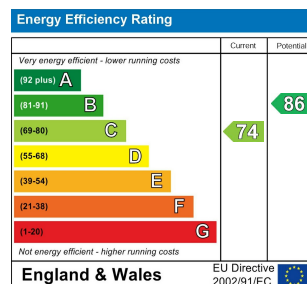

6 Bed
House - Terraced
located in

£3,250

TAYLOR
MICHAEL
STUDENTS

DIRECTIONS

CONTACT

62 Church Road
Hove
East Sussex
BN3 2FP

E: lettings@taylormichael.agency
T:
<https://taylormichael.agency/>

TAYLOR
MICHAEL
STUDENTS