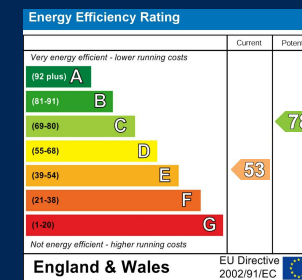

78 Hinckley Road, Leicester, LE3 0RD
Tel: 0116 255 9950 Email: findmeahome@priyaproperties.co.uk www.findmeaproperty@priyaproperties.co.uk

Area Map

Energy Efficiency Graph

78 Hinckley Road, Leicester, LE3 0RD
Tel: 0116 255 9950 Email: findmeahome@priyaproperties.co.uk www.findmeaproperty@priyaproperties.co.uk