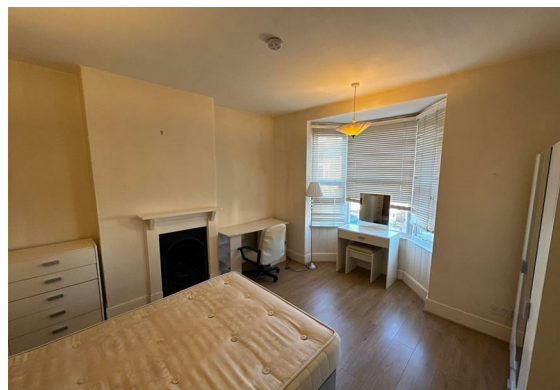

57 Hopefield Road
Leicester, LE3 2BJ
£980 PCM

57 Hopefield Road

, Leicester, LE3 2BJ

Two bedroom furnished property located off Narborough Road. The property comprises two reception rooms, kitchen, two bedrooms and bathroom with shower.