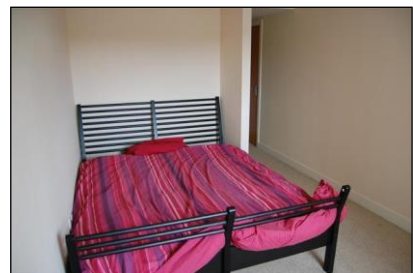

TO LET

Apartment 22 Steele House, Lamba Court, Woden Street,
Manchester, M5 4UU

**** Reduced ** Mins from City Centre ** Two Double Bedrooms ** Ensuite to Master ** Secure Parking **** Hannon Holmes are delighted to offer for rent this spacious 1st floor two double bedroom apartment. Ideally located just outside the City Centre. The apartment comes unfurnished and has open plan living accommodation. The lounge is carpeted and has French doors with Juliet balcony. The fully fitted kitchen includes oven, hob and fridge freezer with washer / drier being housed in the utility cupboard in the hallway. There are two double bedrooms with en-suite to the master and a separate bathroom with 3 piece suite with shower over bath. This popular property is expected to let out fast so please call now to arrange your viewing.

Monthly Rental Of £600

2 Bedroom ~ 2 Bathroom ~ Apartment

PROPERTY DETAILS

Lounge

Kitchen

Master bedroom

En-suite

Bathroom