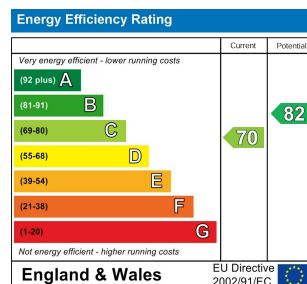

6 Bed
House - Semi-
Detached
located in

£3,600 Per month

TAYLOR
MICHAEL
STUDENTS

DIRECTIONS

CONTACT

62 Church Road
Hove
East Sussex
BN3 2FP

E: lettings@taylormichael.agency
T:
<https://taylormichael.agency/>