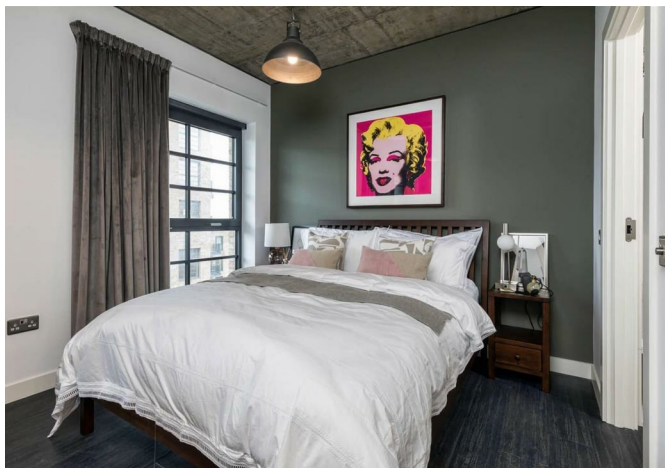

65345463 Ferrum, South Way, Wembley, HA9 0HZ
£1,677 Per month

65345463 Ferrum, South Way, Wembley, HA9 0HZ

£1,677 Per month

Limited-Time Offer - up to 16% off. Boldly distinctive and unlike anything else in London - welcome to Ferrum. Inspired by New York's iconic warehouse lofts, Ferrum blends industrial charm with contemporary design. Exposed brickwork and copper pipework meet smooth wooden worktops, rich leather furnishings, vibrant accents, and high-spec Samsung appliances. Every detail has been carefully curated by our expert design team to deliver a one-of-a-kind living experience. South-facing apartments offer expansive views stretching from the City to Richmond and Surrey beyond!