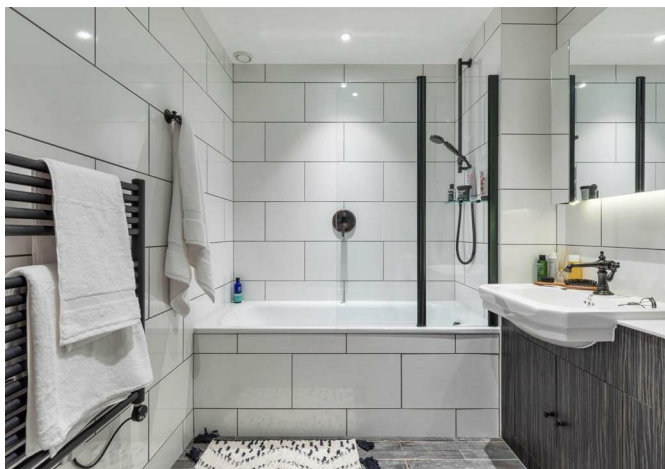

65345463 Ferrum, South Way, Wembley, HA9 0HZ
£1,677 Per month

65345463 Ferrum, South Way, Wembley, HA9 0HZ

£1,677 Per month

Limited-Time Offer - up to 16% off. Boldly distinctive and unlike anything else in London - welcome to Ferrum. Inspired by New York's iconic warehouse lofts, Ferrum blends industrial charm with contemporary design. Exposed brickwork and copper pipework meet smooth wooden worktops, rich leather furnishings, vibrant accents, and high-spec Samsung appliances. Every detail has been carefully curated by our expert design team to deliver a one-of-a-kind living experience. South-facing apartments offer expansive views stretching from the City to Richmond and Surrey beyond!