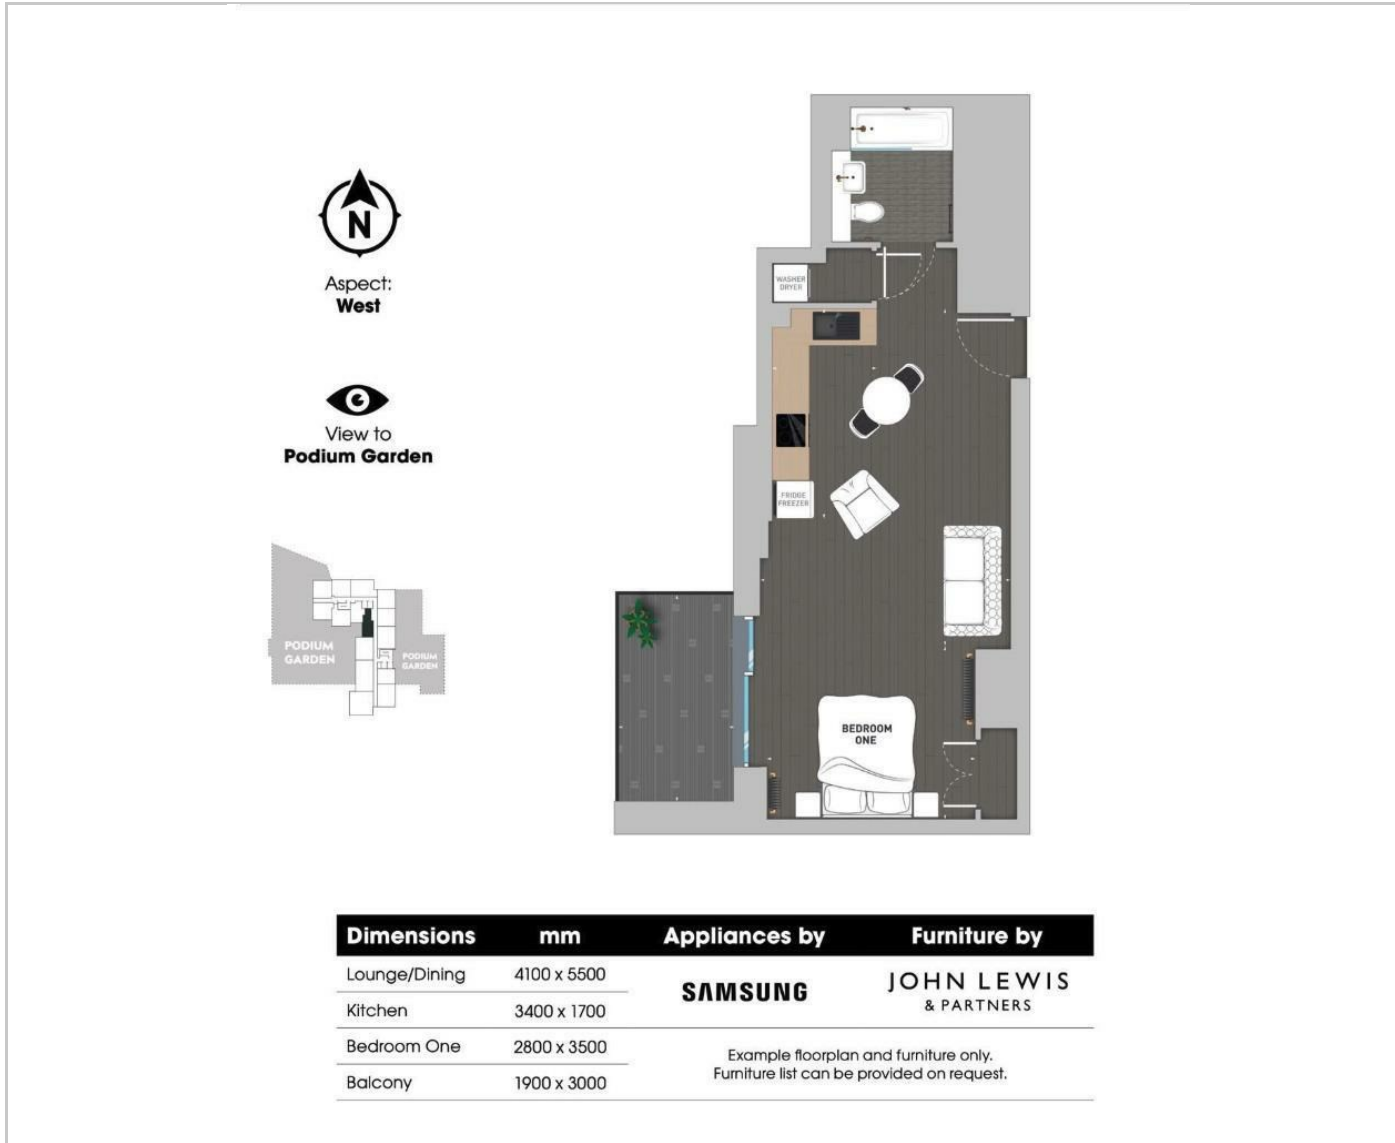

Description

Situation

Furnished

Council Tax Band: C

Available:

Floor Plans

Area Map

Energy Performance Graph