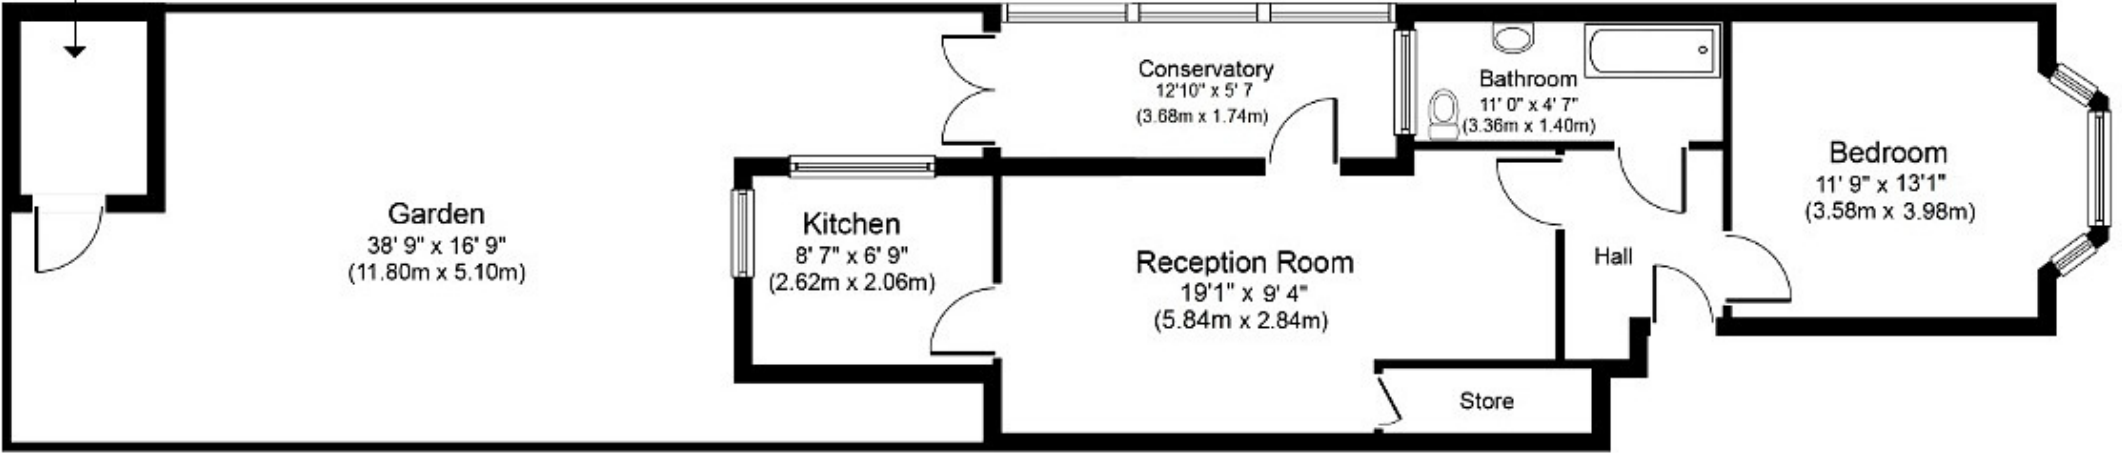

Shed
6' 0" x 4' 6"
(1.82m x 1.38m)

Garden
38' 9" x 16' 9"
(11.80m x 5.10m)

Kitchen
8' 7" x 6' 9"
(2.62m x 2.06m)

Conservatory
12' 10" x 5' 7"
(3.68m x 1.74m)

Bathroom
11' 0" x 4' 7"
(3.36m x 1.40m)

Reception Room
19' 1" x 9' 4"
(5.84m x 2.84m)

Bedroom
11' 9" x 13' 1"
(3.58m x 3.98m)

Hall

Store