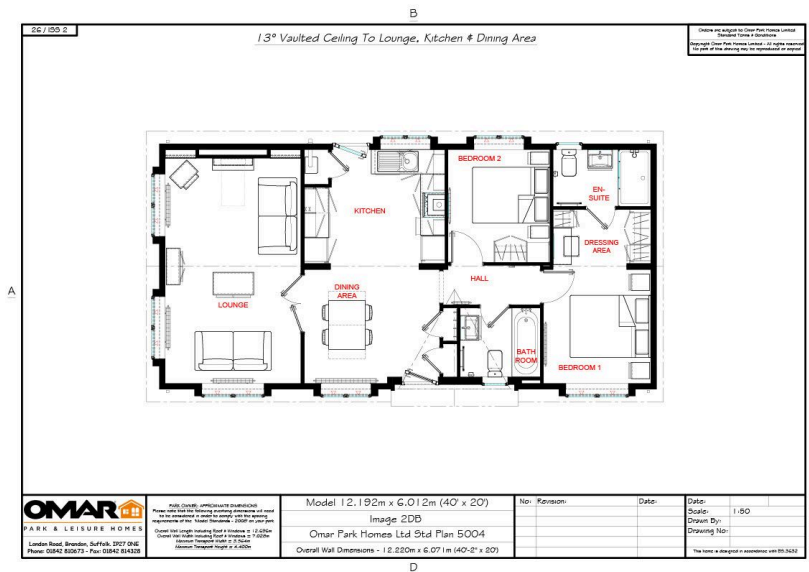

Situated on the highly regarded Berry Green Park in the sought-after village of Clopton, this stunning brand new Omar Image (40' x 20') residential park home bungalow offers stylish, low-maintenance living in a peaceful countryside setting. Beautifully presented throughout, the accommodation features an impressive dual-aspect lounge with vaulted ceiling and feature fireplace, a contemporary fitted kitchen with adjoining dining area, two double bedrooms including a spacious principal suite with dressing area and en-suite shower room, and a luxurious family bathroom. Occupying a generous plot with lawned gardens, private driveway parking and a pleasant rear outlook backing onto fields, this exceptional home combines modern comfort with an attractive village lifestyle. Early viewing is highly recommended.