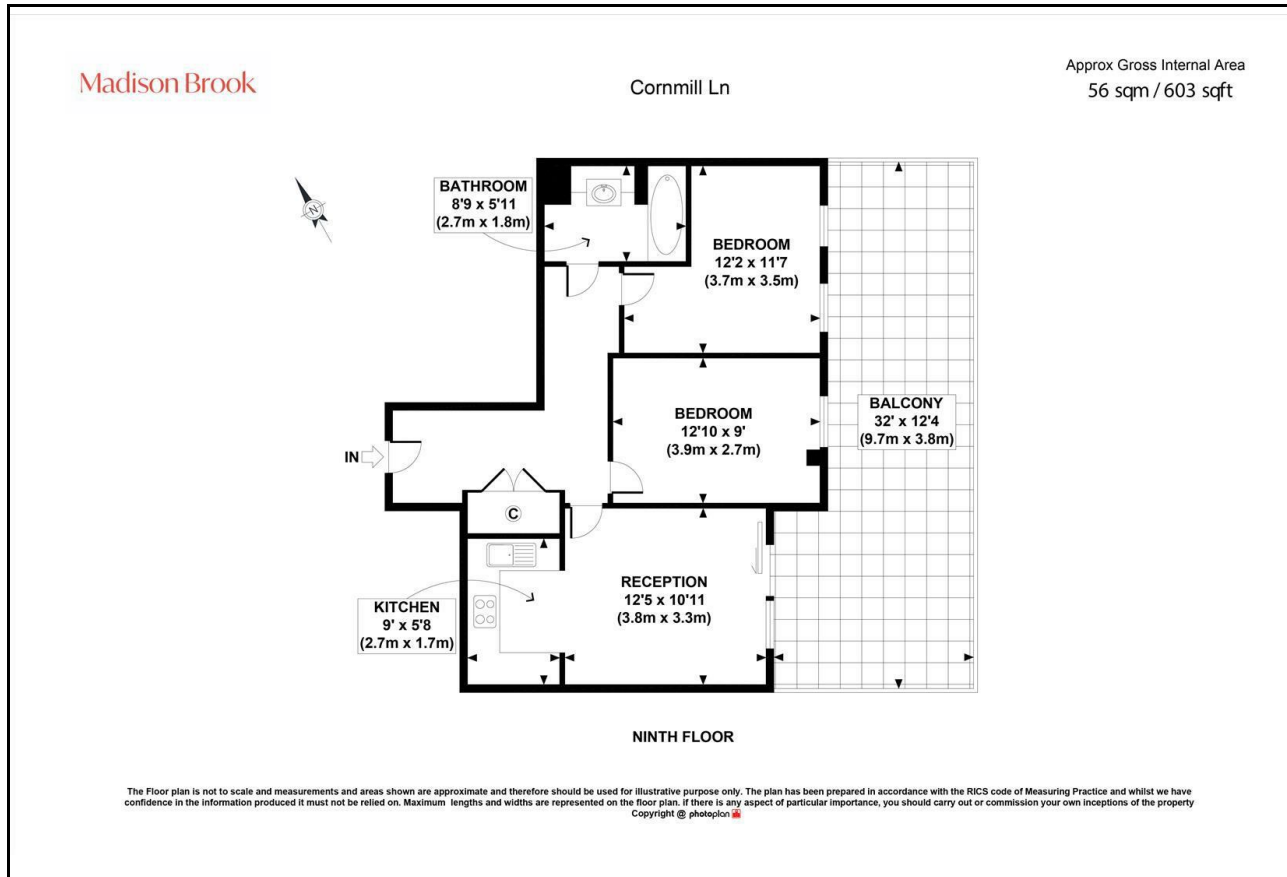

Living
made
better

Sienna Alto
Lewisham, SE13 7GH

Offers In Excess Of £350,000

Sienna Alto, Lewisham, SE13 7GH

Madison Brook

Property Summary

Add text here

Floorplan