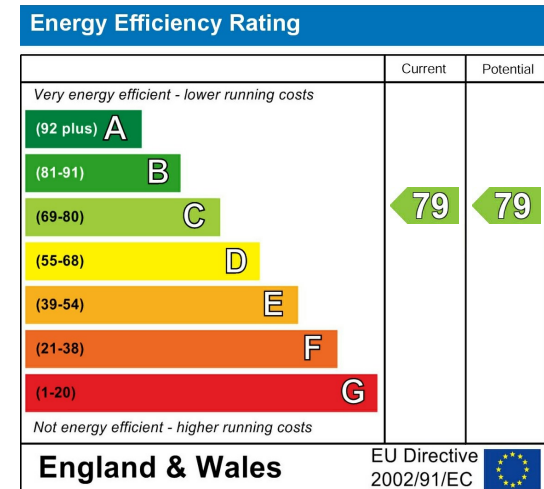

Living
made
better

Sienna Alto
Lewisham, SE13 7GH

Offers In Excess Of £350,000

Sienna Alto, Lewisham, SE13 7GH

Madison Brook

Property Summary

Add text here

Floorplan

Area Map

Energy Efficiency Graph

These particulars, whilst believed to be accurate are set out as a general outline only for guidance and do not constitute any part of an offer or contract. Intending purchasers should not rely on them as statements of representation of fact, but must satisfy themselves by inspection or otherwise as to their accuracy. No person in this firm's employment has the authority to make or give any representation or warranty in respect of the property.