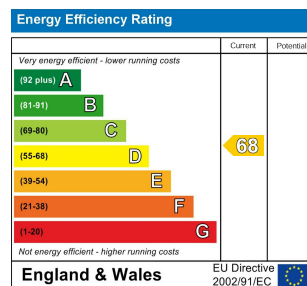

DIRECTIONS

CONTACT

62 Church Road
Hove
East Sussex
BN3 2FP

E: lettings@taylormichael.agency
T:
<https://taylormichael.agency/>

TAYLOR
MICHAEL
STUDENTS