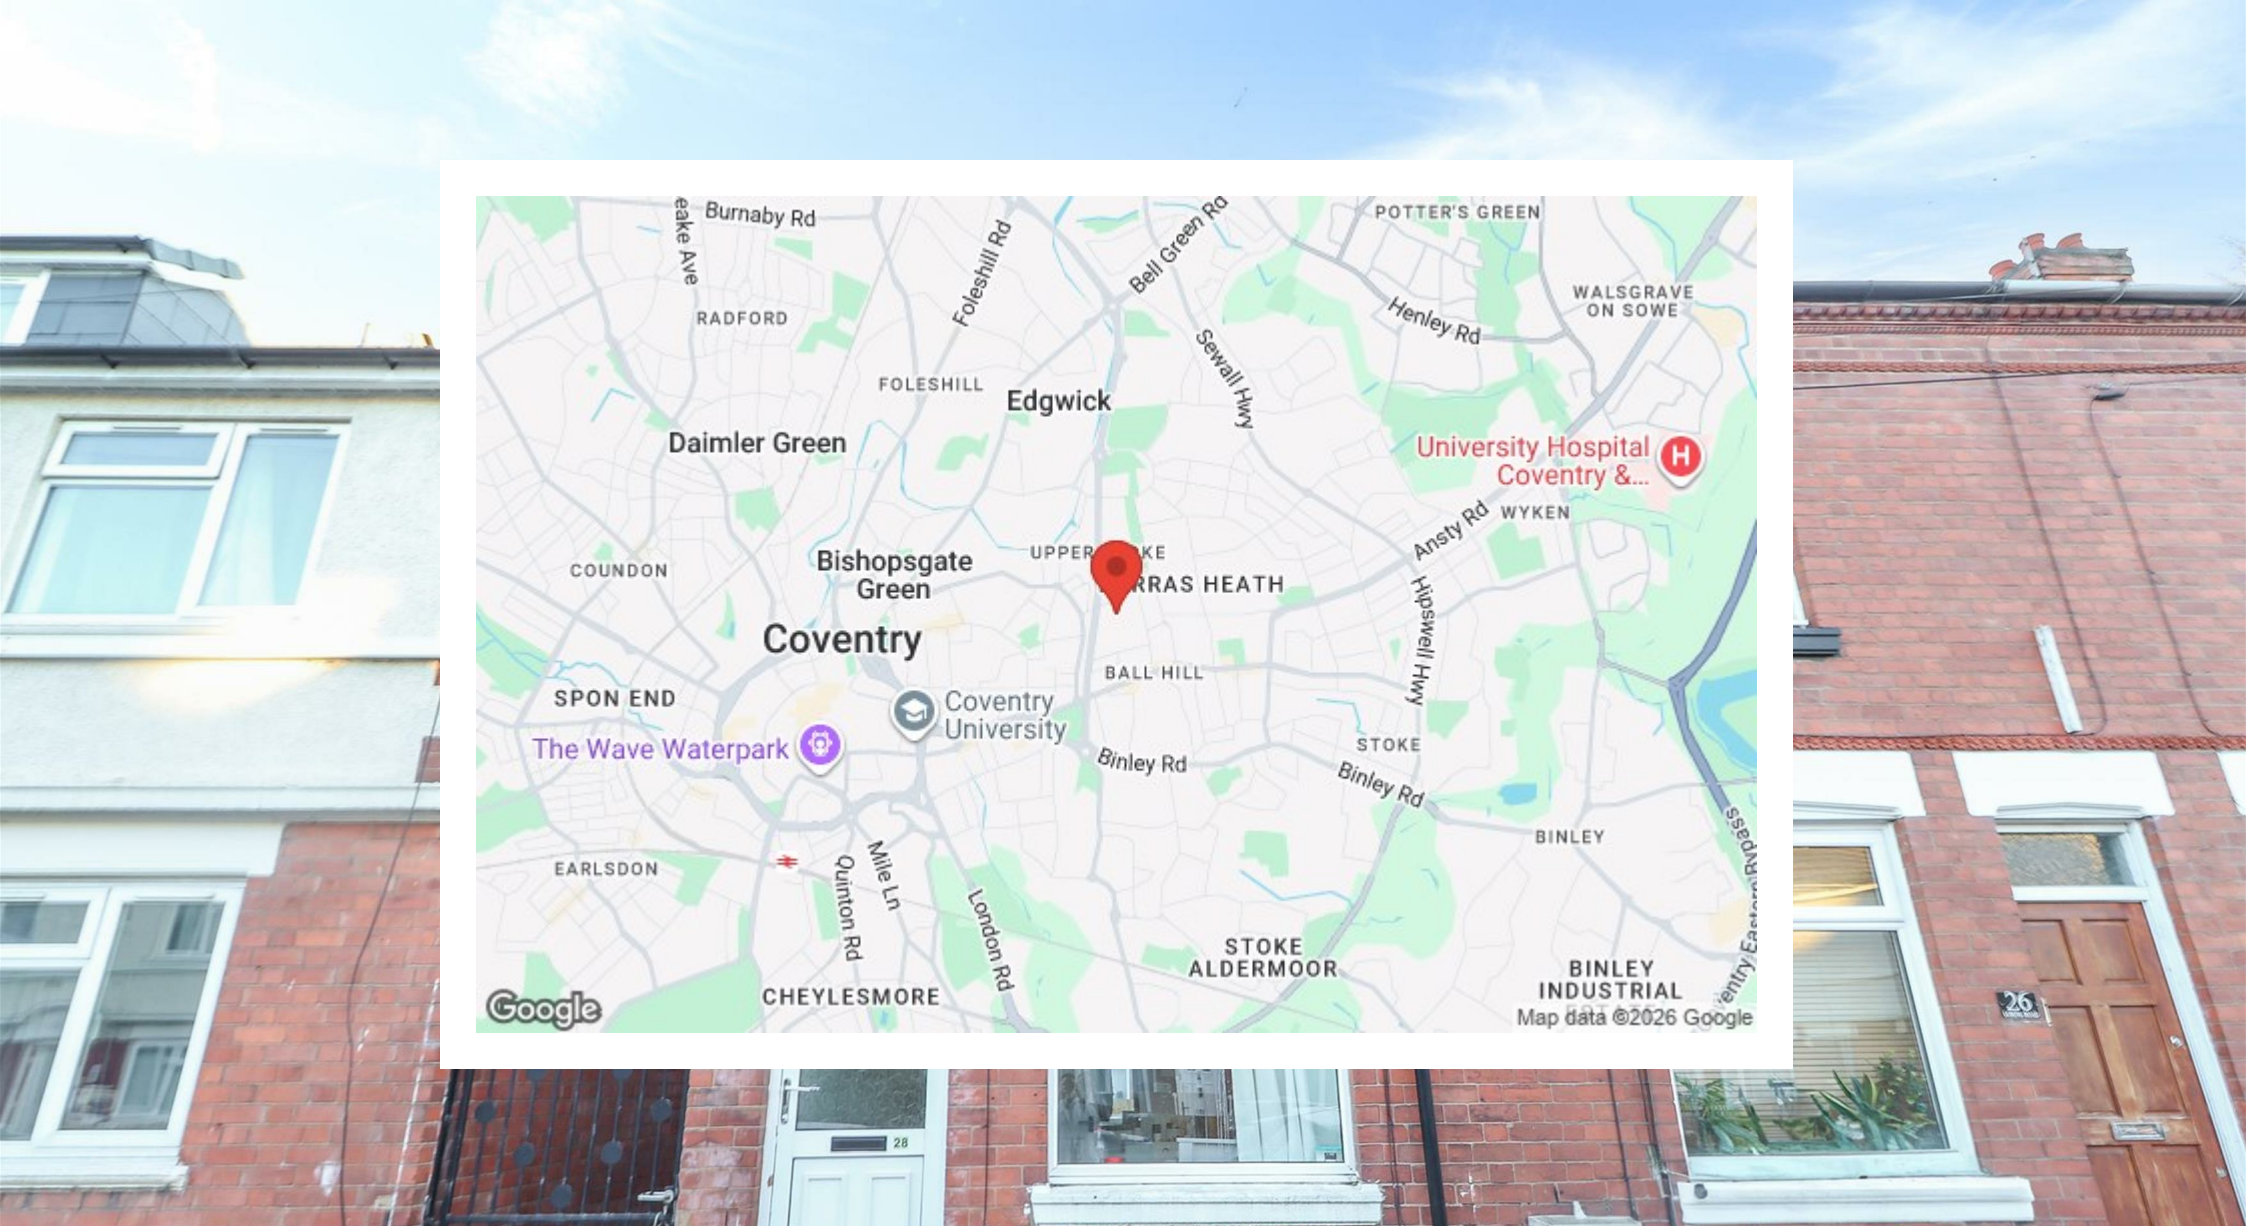

Prominence Estates
5 Queen Isabels Avenue,
Cheylesmore,
Coventry,
CV3 5GE

02476 309 826
lettings@prominenceestates.com
www.prominenceestates.com

PROMINENCE
ESTATES