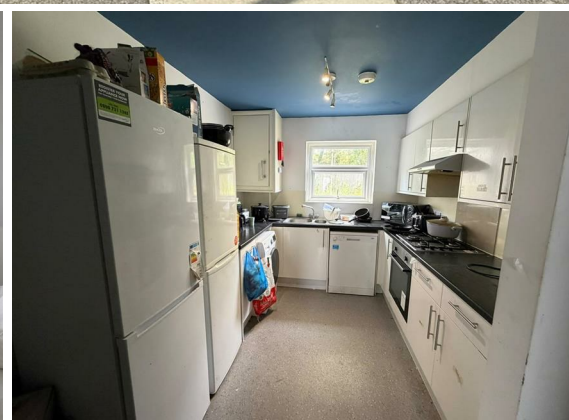

**1 Bed
Room
located in**

£750 Per Month

DIRECTIONS

CONTACT

Kendrick Property Services - Brighton
10-12 Lewes Road
Brighton
East Sussex
BN2 3HP

E:
lettings@kendrickpropertyservices.co.uk
T: 01273 699600
www.kendrickpropertyservices.co.uk