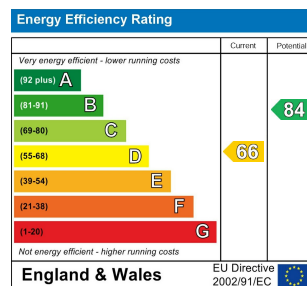

4 Bed
House - Terraced
located in

£2,700 Per month

DIRECTIONS

CONTACT

62 Church Road
Hove
East Sussex
BN3 2FP

E: lettings@taylormichael.agency
T:
<https://taylormichael.agency/>

TAYLOR
MICHAEL
STUDENTS