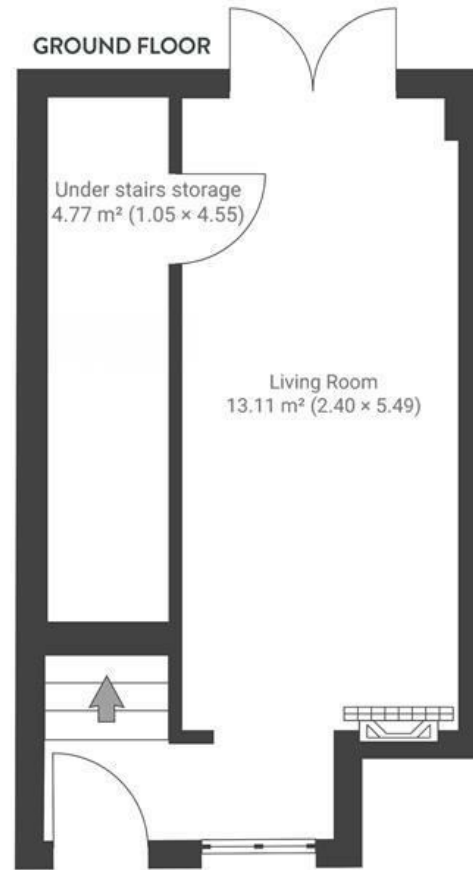

Bridge View Close

EASTON

APPROXIMATE FLOOR AREA
104 SQM / 1120 SQFT

Boardwalk

Bridge View

EASTON, BRISTOL

£

£445,000