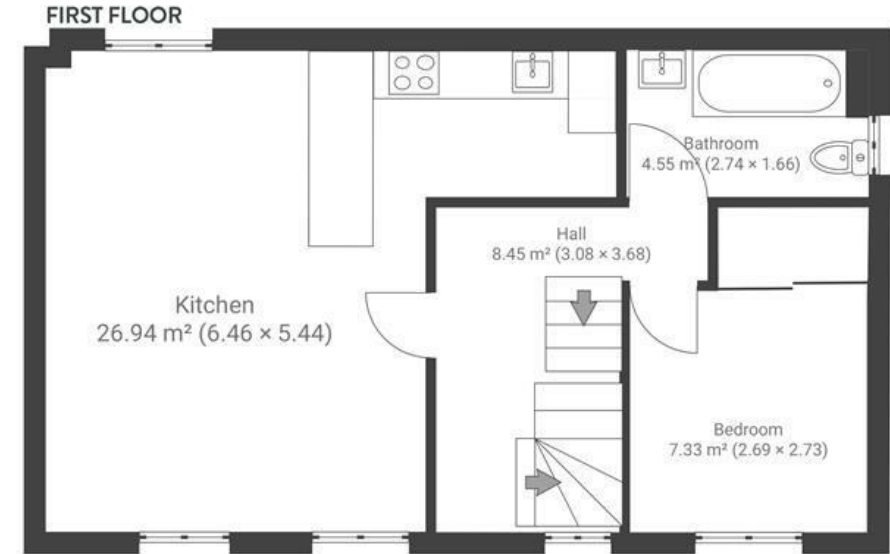

Bridge View Close

EASTON

APPROXIMATE FLOOR AREA
104 SQM / 1120 SQFT

Boardwalk

Bridge View

EASTON, BRISTOL

£

£445,000