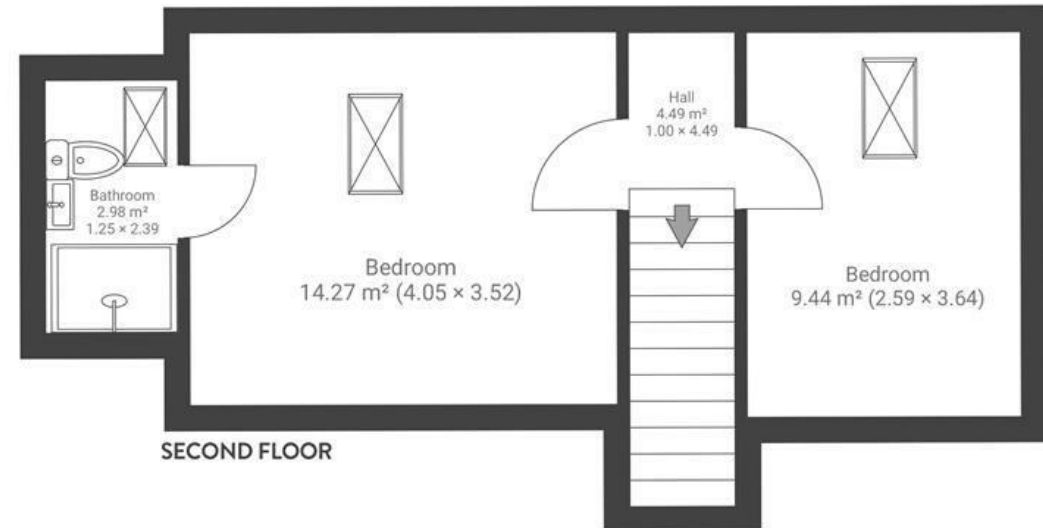

Bridge View Close

EASTON

APPROXIMATE FLOOR AREA
104 SQM / 1120 SQFT

Boardwalk

Bridge View

EASTON, BRISTOL

£

£445,000