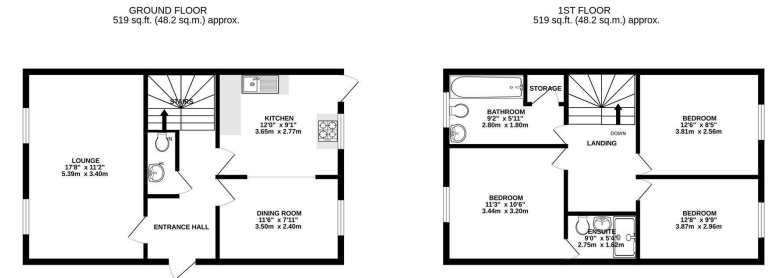

A well presented and spacious three double bedroom, three bathroom property to rent located within close proximity to Uxbridge Underground Station which provides easy access to Central London via the Metropolitan and Piccadilly Lines. Hillingdon Hospital/Brunel University is nearby and the M40/M25 Motorways are just a short drive away.

Features include three double bedrooms, one with an en suite bathroom. Spacious lounge, fitted kitchen with separate dining room, family bathroom, downstairs W/C, Private Front and Back Garden, On Street Parking.

Available Furnished

Three Double Bedrooms

Detached Bungalow

Three Bathrooms

Spacious Lounge

Fitted Kitchen

Separate Dining Area

Private Front and Back Gardens

On Street Parking

Easy Access to Uxbridge Town Centre/Underground Station

Furnished

Available Date

11th July 2026