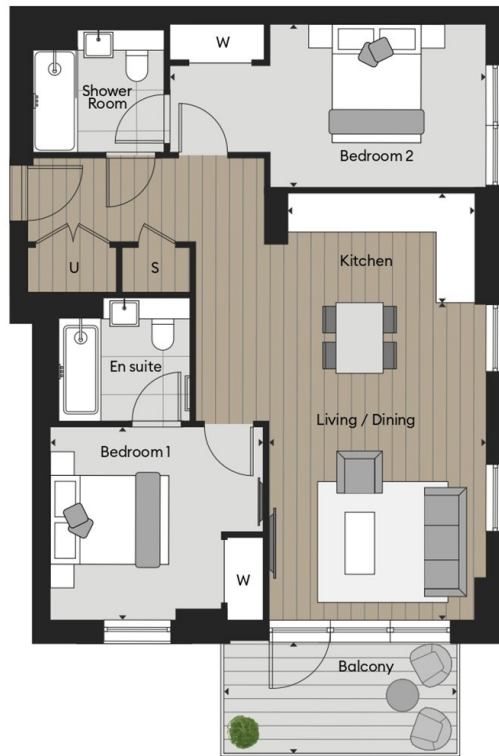

Kennington Lane, Kennington, SE11

Two bedroom apartment

TYPE PP

Scan to see the view
from the 9th floor

Apartment	B.2.15 / B.2.2.5 / B.2.3.5 / B.2.4.5 / B.2.5.5 / B.2.6.5 / B.2.7.5 / B.2.8.5 / B.2.9.5	
Kitchen	3.15 x 1.85m	10'4" x 6'1"
Living / Dining	3.66 x 3.47m	12'0" x 11'5"
Bedroom 1	3.59 x 3.26m	11'9" x 10'9"
Bedroom 2	3.64 x 2.75m	12'0" x 9'0"
Balcony	3.94 x 1.85m	12'11" x 6'1"
Total Internal Area	75 sq m	811 sq ft

Lift Core Number
Floor Level Number
Apartment Number
1. 1. 1.

KEY
W : Wardrobe
U : Utility
S : Storage