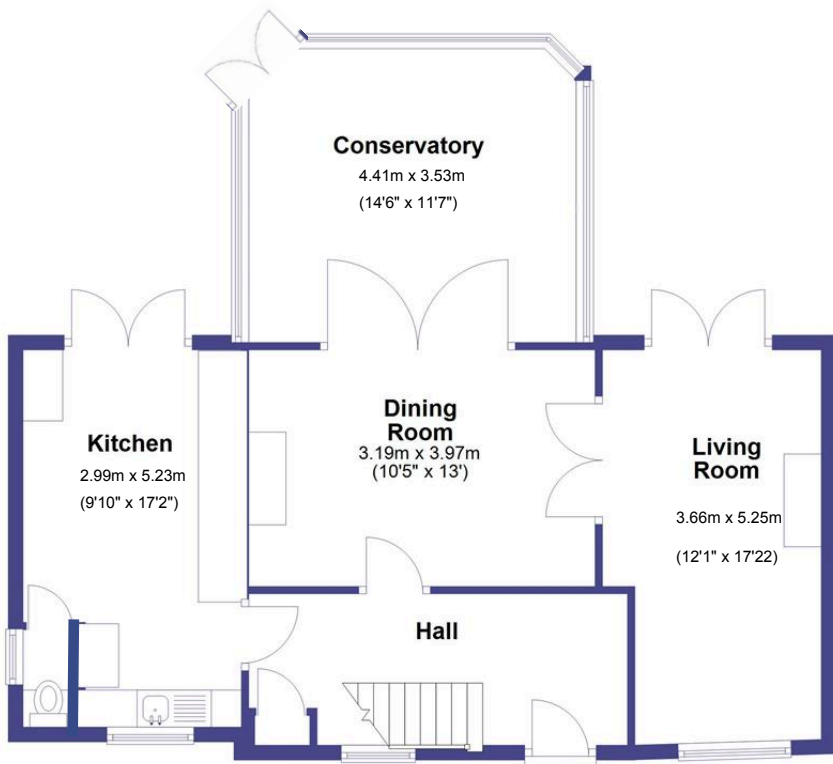

Ground Floor

First Floor

Total area: approx. 114.0 sq. metres (1227.1 sq. feet)